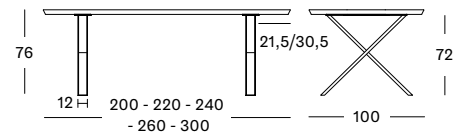

Top Oak

Top Variants

Base Steel

Base Variants

A-BASE & X-BASE

SQUARE-BASE

180 x 90

ONE-PIECE TOP	BLACK A BASE	TA080M003	€ 2998
	WHITE A BASE	TA080M004	€ 2998
	BLACK X BASE	-	-
	WHITE X BASE	-	-
	SQUARE BASE	TA280M003	€ 3448