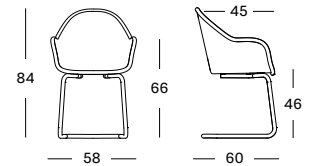

Cantilever

Black M003

Matt M001

Seat Lloyd Loom

All colours see page 8

CUSHION	CAT. B	CAT. C	CAT. D	CAT. G	COM
2 cm polyether foam fabric usage CE077: 60 cm	CB077	CC077	CD077	CG077	CE077
	€ 96	€ 106	€ 247	€ 134	€ 96