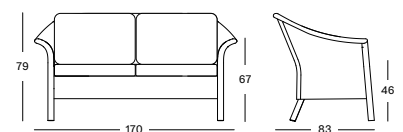

VICTOR LOUNGE SOFA TS006 € 1355

- Lloyd Loom on a rattan frame.
- Standard ferrules: chrome.

CUSHION	CAT. B	CAT. C	CAT. D	CAT. G	COM
Seat + back 10 cm high resilience foam fabric usage CE200: 450 cm	CB200 € 670	CC200 € 750	CC200 -	CG200 € 998	CE200 € 670