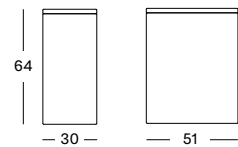

Lloyd Loom

All colours
see page 8