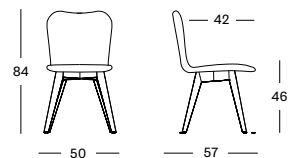

Seat Lloyd Loom

All colours
see page 8