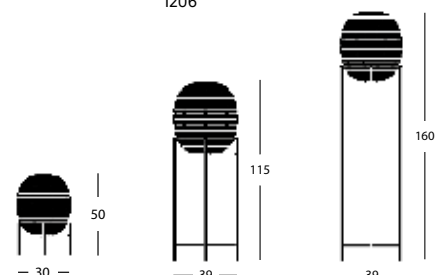

LUNA PENDANT LAMP

LUNA PENDANT LAMP LA023I206

€ 225

Hand made rattan shade with:

- Brass strain relief and ceiling fixture
- 2,5 m jute fabric covered electrical cable
- 6W E27 LED bulb included (6W - globe 125 mm - 2700 K - 720 lm)

Fixture **Metal**

Brass

Shade **Rattan**

Natural
I206

SARI LAMPS

SARI

FLOOR / TABLE LAMP SMALL LA017I206

€ 355

1. Hand made rattan shade with a black powder coated steel base.
2. 2,5m black fabric electrical cable with hand switch and EU plug.
   - E27 LED bulb included (4W, 60mm globe, 2700 K, 470 Lm)

FLOOR LAMP MEDIUM LA018I206

€ 625

1. Hand made rattan shade with a black powder coated steel base.
2. 4m black fabric electrical cable with foot switch and EU plug.
   - E27 LED bulb included (4W, 60mm globe, 2700 K, 470 Lm)

FLOOR LAMP LARGE LA019I206

€ 685

1. Hand made rattan shade with a black powder coated steel base.
2. 4m black fabric electrical cable with foot switch and EU plug.
   - E27 LED bulb included (4W, 60mm globe, 2700 K, 470 Lm)

Frame **Steel**

Black
M003

Shade **Rattan**

Natural
I206