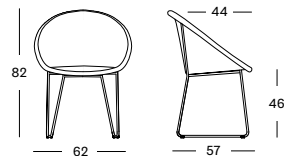

Base Wood

Sled

Seat Lloyd Loom

All colours see page 8

CUSHION	CAT. B	CAT. C	CAT. D	CAT. G	COM
2 cm polyether foam fabric usage CE077: 60 cm	CB077	CC077	CD077	CG077	CE077
	€ 96	€ 106	€ 247	€ 134	€ 96

JACK DINING CHAIRS