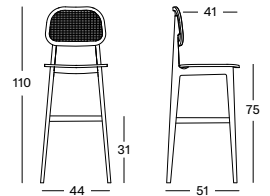

Seat Plywood