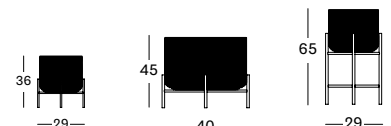

IVO PLANT STAND

- Black powder coated steel frame with HDPE wicker plant basket.
- Plastic saucer included.

SMALL DIA 29X36H GA901 € 235

MEDIUM DIA 40X45H GA902 € 290

LARGE DIA 29X65H GA903 € 310

Frame Steel

Black
M003

Basket HDPE wicker

Black
S010