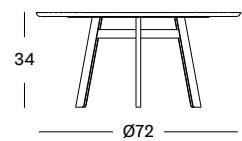

Marble

Carrara
R001

Nero Marquina
R003