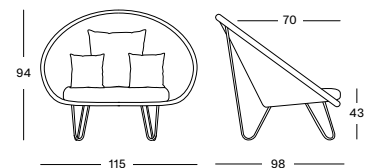

Seat Lloyd Loom

All colours
see page 8