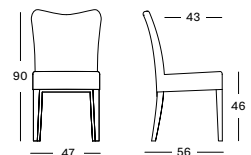

Seat / Frame Lloyd Loom

All colours
see page 8