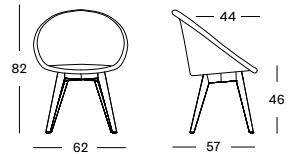

Base Wood

Sled

Seat Lloyd Loom

All colours see page 8

CUSHION	CAT. B	CAT. C	CAT. D	CAT. G	COM
2 cm polyether foam fabric usage CE077: 60 cm	CB077	CC077	CD077	CG077	CE077
	€ 96	€ 106	€ 247	€ 134	€ 96

JACK DINING CHAIRS