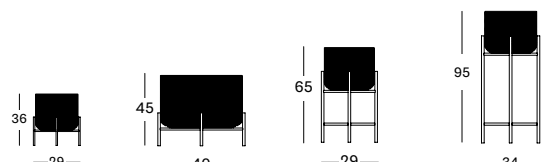

Basket Rattan

Natural
I206