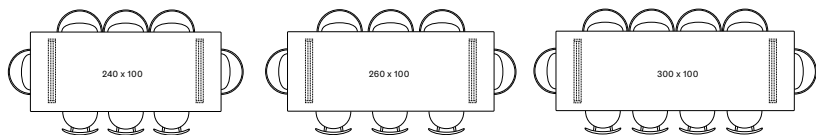

Top Oak

Top Variants

Base Steel

Base Variants

A-BASE & X-BASE

SQUARE-BASE

180 x 90

ONE-PIECE TOP	BLACK A BASE	TA080M003	€ 2998
	WHITE A BASE	TA080M004	€ 2998
	BLACK X BASE	-	-
	WHITE X BASE	-	-
	SQUARE BASE	TA280M003	€ 3448