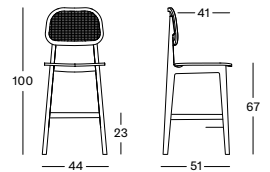

Seat Plywood