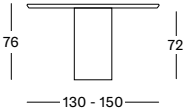

- Dining table in mineral plaster.
- Adjustable nylon glides.

200X100 TA017N001 **€ 4650**

240X120 TA018N001 **€ 5350**

275X120 TA019N001 **€ 6235**

ALBERT DINING TABLE

- Rectangular dining table with a natural varnished solid oak top in 1 or 2 pieces and a black or white powder coated A, X, or a black Square base.
- All bases can be mounted in 2 different mounting positions depending on the placement of your chairs.
- Custom sizes upon request: max 120 cm width and 300 cm length.