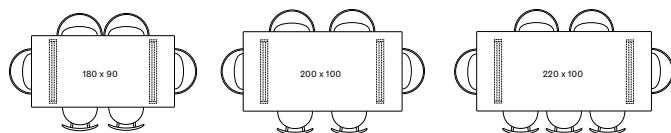

Base Variants

A-base

X-base

Square-base

A-BASE & X-BASE

SQUARE-BASE

180 x 90

ONE-PIECE TOP	BLACK A BASE	TA050M003	€ 2950
	WHITE A BASE	TA050M004	€ 2950
	BLACK X BASE	-	-
	WHITE X BASE	-	-
	SQUARE BASE	TA250M003	€ 3400