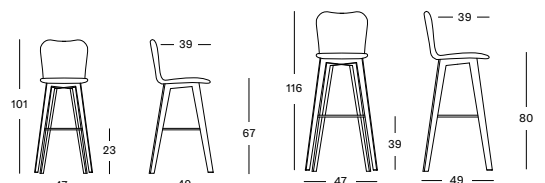

Seat Lloyd Loom

All colours
see page 8

COUNTER STOOL OAK BASE CS003

€ 690

PROMO CHAIR OAK BASE PURE WHITE CS003I024

€ 600

BAR STOOL OAK BASE BS003

€ 700