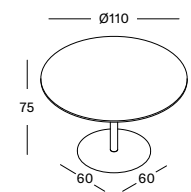

OAK TOP DIA 80 NATURAL OAK VARNISH BI354M007W011 € 1150

HPL TOP DIA 80 BLACK BI354M007H055 € 1098

Top Wood

Natural oak
W011

HPL

Black
H055

Base Steel

Black
M007