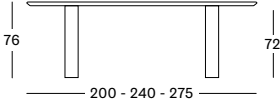

ARI DINING TABLE

ROUND

- Dining table in volcanic mineral plaster.
- Adjustable nylon glides.

DIA 130 TA015N001 **€ 3495**

DIA 150 TA016N001 **€ 4498**

Top/Frame Mineral

ELLIPSE

- Dining table in mineral plaster.
- Adjustable nylon glides.

200X100 TA017N001 **€ 4650**

240X120 TA018N001 **€ 5350**

275X120 TA019N001 **€ 6235**