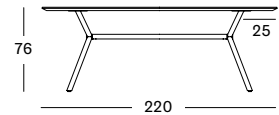

ELIAS DINING TABLE

ELIAS

- Dining table with a natural varnished solid oak top and a black powder coated tubular X-frame.

220X100 TA035M003W011 € 3455

240X100 TA036M003W011 € 3675

260X100 TA037M003W011 € 3998

Top Oak

Natural oak
W011

3 cm solid oak
chamfered edge

Frame Steel

Black
M001

Tubular
X-frame