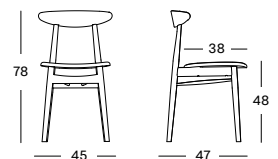

TEO DINING CHAIRS

TEO NEARLY BLACK

- Solid black beech chair with a plywood seat or an upholstered seat. Felt glides.

PLYWOOD SEAT DC030C005 **€ 375**

BLACK VEGAN LEATHER SEAT DC031C005 **€ 410**

BLACK BOUCLÉ SEAT DC050C005M0404 **€ 495**

CUSTOM UPHOLSTERED SEAT DC050C005 ↓

UPHOLSTERY	CAT. B	CAT. C	CAT. D	CAT. G	COM

3 cm polyether foam fabric usage CE295: 51x54 cm	CB350	CC350	CD350	CG350	CE350
	€ 520	€ 540	€ 560	€ 550	€ 520

Frame Wood

Nearly Black C005   Natural oak C014

Seat Plywood

Nearly Black C005   Natural oak C014

Vegan Leather

Black V0202   Chestnut V1313

Upholstered

Black Bouclé M0404   Lime White Bouclé M0101

TEO NATURAL OAK

- Solid oak chair with a plywood seat or an upholstered seat. Felt glides.

PLYWOOD SEAT DC045C014 **€ 525**

CHESTNUT VEGAN LEATHER SEAT DC046C014 **€ 540**

LIME WHITE BOUCLÉ SEAT DC050C014M0101 **€ 650**

CUSTOM UPHOLSTERED SEAT DC050C014 ↓

UPHOLSTERY	CAT. B	CAT. C	CAT. D	CAT. G	COM

3 cm polyether foam fabric usage CE295: 51x54 cm	CB350	CC350	CD350	CG350	CE350
	€ 670	€ 690	€ 710	€ 700	€ 670