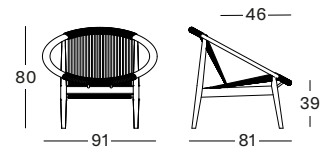

NORMA LOUNGE CHAIR CH250W012S038 **€ 1498**

- Dark brown stained oak with linen colored acrylic rope.
- White nylon glides.

CUSHION	CAT. B	CAT. C	CAT. D	CAT. G	COM
Seat 2 cm polyether foam fabric usage CE249: 165 cm	CB249 € 175	CC249 € 195	CC249 -	CG249 € 215	CE249 € 175