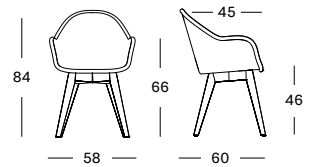

Cantilever

Black M003

Matt M001

Seat Lloyd Loom

All colours see page 8

CUSHION	CAT. B	CAT. C	CAT. D	CAT. G	COM
2 cm polyether foam fabric usage CE077: 60 cm	CB077	CC077	CD077	CG077	CE077
	€ 96	€ 106	€ 247	€ 134	€ 96