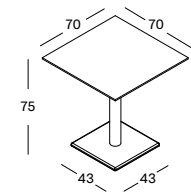

OAK TOP DIA 80 NATURAL OAK VARNISH BI354M007W011 € 1150

HPL TOP DIA 80 BLACK BI354M007H055 € 1098

Top Wood

Natural oak
W011

HPL

Black
H055

Base Steel

Black
M007