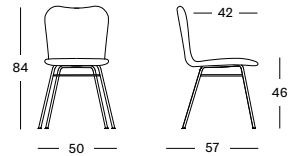

Seat Lloyd Loom

All colours
see page 8