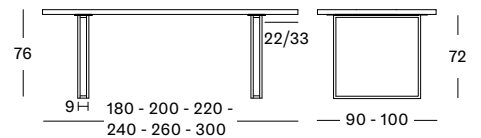

Base Variants

A-base

X-base

Square-base

A-BASE & X-BASE

SQUARE-BASE

180 x 90

ONE-PIECE TOP	BLACK A BASE	TA050M003	€ 2950
	WHITE A BASE	TA050M004	€ 2950
	BLACK X BASE	-	-
	WHITE X BASE	-	-
	SQUARE BASE	TA250M003	€ 3400