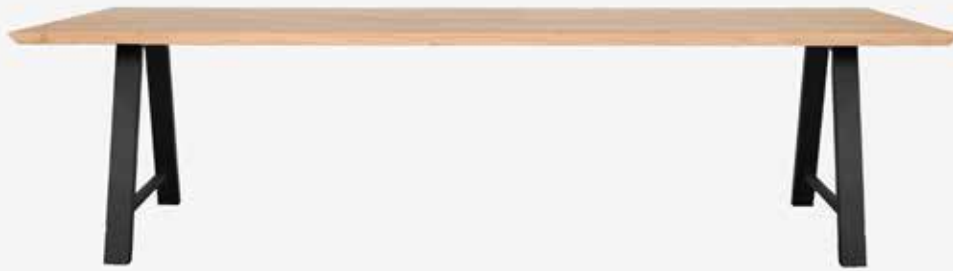

- Dining table in mineral plaster.
- Adjustable nylon glides.

200X100 TA017N001 **€ 4650**

240X120 TA018N001 **€ 5350**

275X120 TA019N001 **€ 6235**

ALBERT DINING TABLE

- Rectangular dining table with a natural varnished solid oak top in 1 or 2 pieces and a black or white powder coated A, X, or a black Square base.
- All bases can be mounted in 2 different mounting positions depending on the placement of your chairs.
- Custom sizes upon request: max 120 cm width and 300 cm length.

Top Oak

Top Variants

Base Steel

Base Variants

A-BASE & X-BASE

SQUARE-BASE

180 x 90

ONE-PIECE TOP	BLACK A BASE	TA080M003	€ 2998
	WHITE A BASE	TA080M004	€ 2998
	BLACK X BASE	-	-
	WHITE X BASE	-	-
	SQUARE BASE	TA280M003	€ 3448