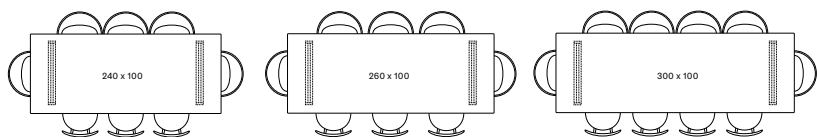

Base Variants

A-base

X-base

Square-base

A-BASE & X-BASE

SQUARE-BASE

180 x 90

ONE-PIECE TOP	BLACK A BASE	TA050M003	€ 2950
	WHITE A BASE	TA050M004	€ 2950
	BLACK X BASE	-	-
	WHITE X BASE	-	-
	SQUARE BASE	TA250M003	€ 3400