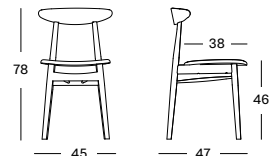

TEO DINING CHAIRS

TEO NEARLY BLACK

- Solid black beech chair with a plywood seat or an upholstered seat. Felt glides.

PLYWOOD SEAT DC030C005 **€ 375**

BLACK VEGAN LEATHER SEAT DC031C005 **€ 410**

BLACK BOUCLÉ SEAT DC050C005M0404 **€ 495**

CUSTOM UPHOLSTERED SEAT DC050C005 ↓

UPHOLSTERY	CAT. B	CAT. C	CAT. D	CAT. G	COM

3 cm polyether foam fabric usage CE295: 51x54 cm	CB350	CC350	CD350	CG350	CE350
	€ 520	€ 540	€ 560	€ 550	€ 520

Frame Wood

Nearly Black C005   Natural oak C014

Seat Plywood

Nearly Black C005   Natural oak C014

Vegan Leather

Black V0202   Chestnut V1313

Upholstered

Black Bouclé M0404   Lime White Bouclé M0101

TEO NATURAL OAK

- Solid oak chair with a plywood seat or an upholstered seat. Felt glides.

PLYWOOD SEAT DC045C014 **€ 525**

CHESTNUT VEGAN LEATHER SEAT DC046C014 **€ 540**

LIME WHITE BOUCLÉ SEAT DC050C014M0101 **€ 650**

CUSTOM UPHOLSTERED SEAT DC050C014 ↓

UPHOLSTERY	CAT. B	CAT. C	CAT. D	CAT. G	COM

3 cm polyether foam fabric usage CE295: 51x54 cm	CB350	CC350	CD350	CG350	CE350
	€ 670	€ 690	€ 710	€ 700	€ 670