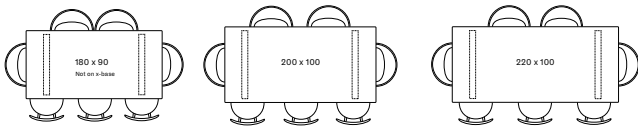

Base Variants

A-base

X-base

Square-base

A-BASE & X-BASE

SQUARE-BASE

180 x 90

ONE-PIECE TOP	BLACK A BASE	TA050M003	€ 2950
	WHITE A BASE	TA050M004	€ 2950
	BLACK X BASE	-	-
	WHITE X BASE	-	-
	SQUARE BASE	TA250M003	€ 3400