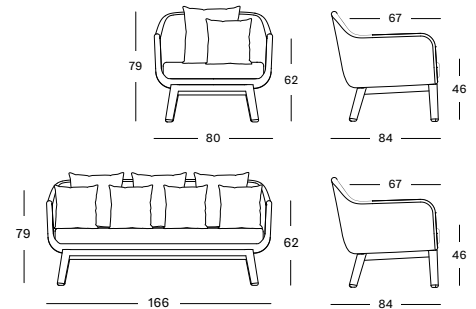

ALEX LOUNGE SOFA

- Lloyd Loom seat on a varnished solid oak or black stained hardwood base.
- White/black nylon glides. Felt glides available on request.
- Recommended deco cushion combination: 3x deco 50x50, 4x deco 40x40

OAK BASE TS089 **€ 1525**

BLACK WOOD BASE TS489 **€ 1525**

CUSHION

Seat	CAT. B	CAT. C	CAT. G	COM
10 cm high resilience foam fabric usage CE089: 265 cm	CB089	CC089	CG089	CE089
	€ 525	€ 578	€ 677	€ 525
Deco 40x40 polyester fibre filling	CB092	CC092	CG092	CE092
	€ 85	€ 96	€ 110	€ 85
Deco 50x50 polyester fibre filling	CB115	CC115	CG115	CE115
	€ 96	€ 106	€ 122	€ 96