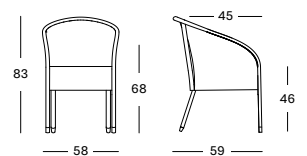

Seat / Frame Lloyd Loom

All colours
see page 8