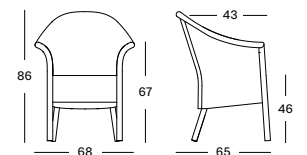

Seat / Frame Lloyd Loom

All colours
see page 8