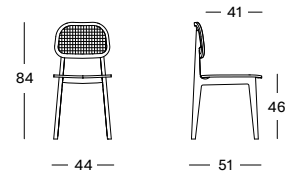

TITUS TOBACCO STAINED BEECH

- Tobacco stained beech chair with a cane backrest and a cane seat, plywood seat or an upholstered seat.
- Felt glides.

PLYWOOD SEAT DC254C017 € 465

CANE SEAT DC054C017 € 510

CUSTOM UPHOLSTERED SEAT DC087C017 ↓

UPHOLSTERY	CAT. B	CAT. C	CAT. D	CAT. G	COM
3 cm polyether foam fabric usage CE287: 55x58 cm	CB287	CC287	CD287	CG287	CE287
	€ 605	€ 625	€ 645	€ 635	€ 605