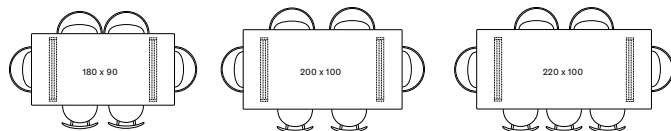

Top Oak

Top Variants

Base Steel

Base Variants

A-BASE & X-BASE

SQUARE-BASE

180 x 90

ONE-PIECE TOP	BLACK A BASE	TA080M003	€ 2998
	WHITE A BASE	TA080M004	€ 2998
	BLACK X BASE	-	-
	WHITE X BASE	-	-
	SQUARE BASE	TA280M003	€ 3448