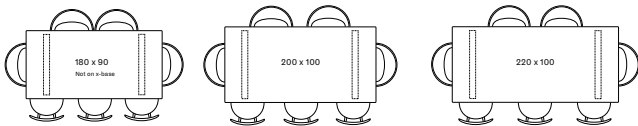

Top Oak

Top Variants

Base Steel

Base Variants

A-BASE & X-BASE

SQUARE-BASE

180 x 90

ONE-PIECE TOP	BLACK A BASE	TA080M003	€ 2998
	WHITE A BASE	TA080M004	€ 2998
	BLACK X BASE	-	-
	WHITE X BASE	-	-
	SQUARE BASE	TA280M003	€ 3448