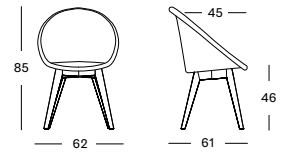

CUSHION	CAT. B	CAT. C	CAT. D	CAT. G	COM
2 cm polyether foam fabric usage CE077: 60 cm	CB077	CC077	CD077	CG077	CE077
	€ 96	€ 106	€ 247	€ 134	€ 96

Base Wood

Natural oak
W001

Steel

Black
M003

Seat Lloyd Loom

All colours
see page 8