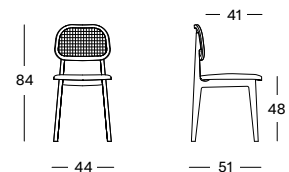

TITUS TOBACCO STAINED BEECH

- Tobacco stained beech chair with a cane backrest and a cane seat, plywood seat or an upholstered seat.
- Felt glides.

PLYWOOD SEAT DC254C017 € 465

CANE SEAT DC054C017 € 510

CUSTOM UPHOLSTERED SEAT DC087C017 ↓

UPHOLSTERY	CAT. B	CAT. C	CAT. D	CAT. G	COM
3 cm polyether foam fabric usage CE287: 55x58 cm	CB287	CC287	CD287	CG287	CE287
	€ 605	€ 625	€ 645	€ 635	€ 605