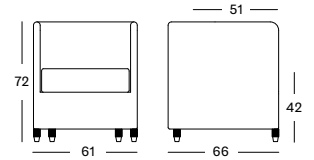

Seat / Frame Lloyd Loom

All colours
see page 8