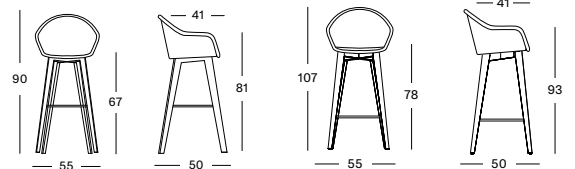

Seat Lloyd Loom

All colours
see page 8

COUNTER STOOL OAK BASE CS018

€ 650

BAR STOOL OAK BASE BS018

€ 670