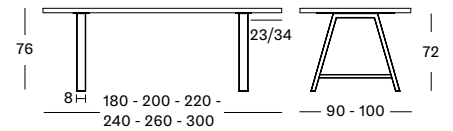

Base Variants

A-base

X-base

Square-base

A-BASE & X-BASE

SQUARE-BASE

180 x 90

ONE-PIECE TOP	BLACK A BASE	TA050M003	€ 2950
	WHITE A BASE	TA050M004	€ 2950
	BLACK X BASE	-	-
	WHITE X BASE	-	-
	SQUARE BASE	TA250M003	€ 3400