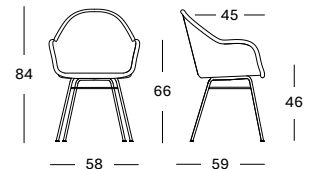

Cantilever

Black M003

Matt M001

Seat Lloyd Loom

All colours see page 8

CUSHION	CAT. B	CAT. C	CAT. D	CAT. G	COM
2 cm polyether foam fabric usage CE077: 60 cm	CB077	CC077	CD077	CG077	CE077
	€ 96	€ 106	€ 247	€ 134	€ 96