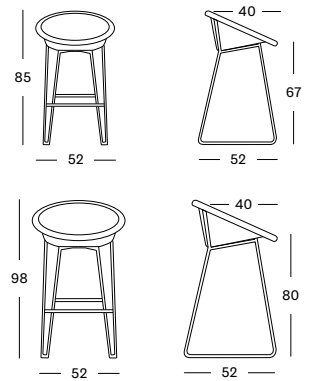

JOE COUNTER & BAR STOOLS

JOE BLACK SLED BASE

- Lloyd Loom seat with a black powder coated steel base.
- Black nylon glides. Felt glides available on request.

COUNTER STOOL BLACK SLED BASE CS006 **€ 555**

BAR STOOL BLACK SLED BASE BS006 **€ 580**

JOE COUNTER STOOL MATT SLED BASE

CS005 **€ 660**

- Lloyd Loom seat with a brushed stainless steel base.
- Transparent nylon glides. Felt glides available on request.

Base Steel

Black
M003

Matt Stainless
steel M304

Seat Lloyd Loom

All colours
see page 8