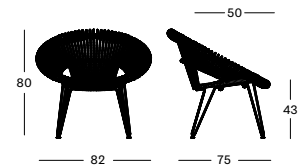

Base Steel

Black
M003

Seat Rattan

Black
I202

Natural
I206

VICTOR

XL LAZY CHAIR

XL DELUXE LAZY CHAIR