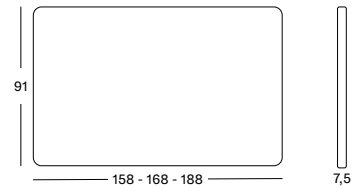

Frame Lloyd Loom

All colours
see page 8