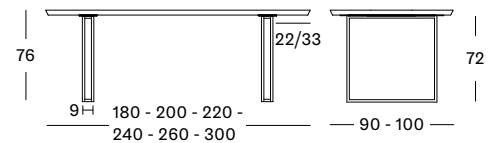

Top Oak

Top Variants

Base Steel

Base Variants

A-BASE & X-BASE

SQUARE-BASE

180 x 90

ONE-PIECE TOP	BLACK A BASE	TA080M003	€ 2998
	WHITE A BASE	TA080M004	€ 2998
	BLACK X BASE	-	-
	WHITE X BASE	-	-
	SQUARE BASE	TA280M003	€ 3448