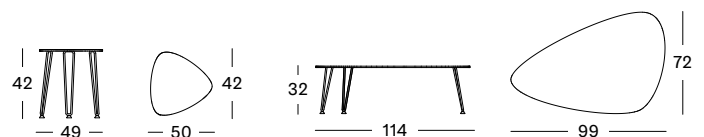

- Black powder coated steel frame with a black HPL top.

SIDE TABLE GT001H055 **€ 460**

COFFEE TABLE GT002H055 **€ 890**

Frame Steel

Top HPL

GROOVE TABLES

**GROOVE SIDE TABLE DIA 40
OAK TOP**

**GROOVE COFFEE TABLE DIA 72
CARRARA MARBLE TOP**