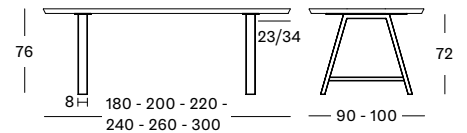

Top Oak

Top Variants

Base Steel

Base Variants

A-BASE & X-BASE

SQUARE-BASE

180 x 90

ONE-PIECE TOP	BLACK A BASE	TA080M003	€ 2998
	WHITE A BASE	TA080M004	€ 2998
	BLACK X BASE	-	-
	WHITE X BASE	-	-
	SQUARE BASE	TA280M003	€ 3448