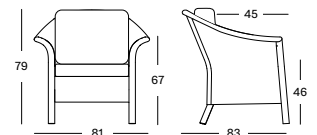

VICTOR LOUNGE CHAIR CH031 € 810

- Lloyd Loom on a rattan frame.
- Standard ferrules: chrome.

CUSHION	CAT. B	CAT. C	CAT. D	CAT. G	COM
Seat + back 10 cm high resilience foam fabric usage CE201: 190 cm	CB201 € 395	CC201 € 450	CC201 -	CG201 € 475	CE201 € 395