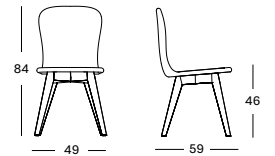

Seat Lloyd Loom

All colours
see page 8