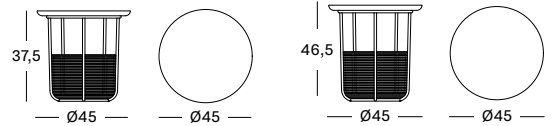

BASKET TABLES

BASKET TABLE

- Black powder coated steel frame with rattan basket and solid oak top.

SMALL AC002I206 **€ 525**

LARGE AC003I206 **€ 545**

Frame Steel

Top Wood

ROZY TABLES

ROZY

- Black powder coated steel frame with a black HPL top.

SIDE TABLE GT001H055 **€ 460**

COFFEE TABLE GT002H055 **€ 890**

Frame Steel

Top HPL