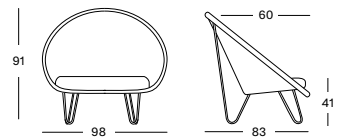

Seat Lloyd Loom

All colours
see page 8