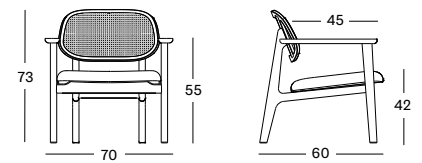

Frame Wood

Seat Bouclé

Vegan

BASKET TABLES

**BASKET TABLE
SMALL**

**BASKET TABLE
LARGE**

BASKET TABLE

- Black powder coated steel frame with rattan basket and solid oak top.