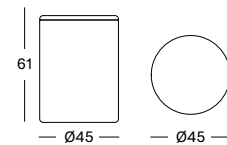

Lloyd Loom

All colours
see page 8