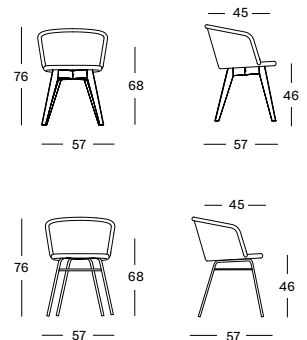

JULES DINING CHAIRS

JULES

OAK BASE DC070 € 520

- Lloyd loom seat with a natural varnished oak base
- White nylon glides, felt glides available on request.

BLACKWOOD BASE DC170 € 520

- Lloyd loom seat with a black stained hardwood base
- Black nylon glides, felt glides available on request.

STEEL A BASE DC071 € 475

- Lloyd loom seat with black powder coated steel a base
- Tilting nylon glides, felt glides available on request.

CUSHION	CAT. B	CAT. C	CAT. D	CAT. G	COM
2 cm polyether foam fabric usage CE077: 60 cm	CB077	CC077	CD077	CG077	CE077
	€ 96	€ 106	€ 247	€ 134	€ 96

Base Wood

Steel

Seat Lloyd Loom

All colours
see page 8