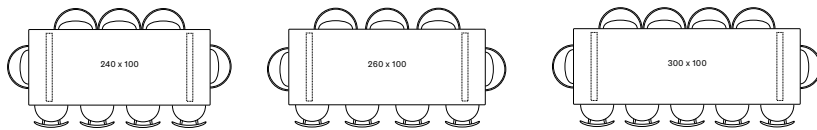

Base Variants

A-base

X-base

Square-base

A-BASE & X-BASE

SQUARE-BASE

180 x 90

ONE-PIECE TOP	BLACK A BASE	TA050M003	€ 2950
	WHITE A BASE	TA050M004	€ 2950
	BLACK X BASE	-	-
	WHITE X BASE	-	-
	SQUARE BASE	TA250M003	€ 3400