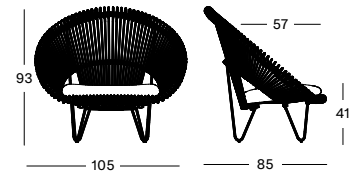

Base Steel

Black
M003

Seat Rattan

Black
I202

Natural
I206

VICTOR

XL LAZY CHAIR

XL DELUXE LAZY CHAIR