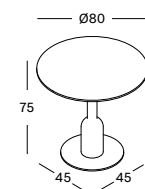

OAK TOP DIA 80 NATURAL OAK VARNISH BI354M007W011 € 1150

HPL TOP DIA 80 BLACK BI354M007H055 € 1098

Top Wood

Natural oak
W011

HPL

Black
H055

Base Steel

Black
M007