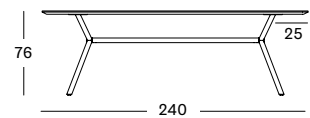

ELIAS DINING TABLE

ELIAS

- Dining table with a natural varnished solid oak top and a black powder coated tubular X-frame.

220X100 TA035M003W011 € 3455

240X100 TA036M003W011 € 3675

260X100 TA037M003W011 € 3998

Top Oak

Natural oak
W011

3 cm solid oak
chamfered edge

Frame Steel

Black
M001

Tubular
X-frame