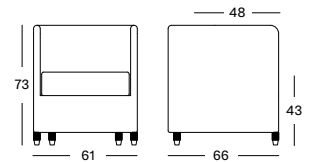

TOKYO DELUXE CH012

- Lloyd Loom seat on a rattan frame with upholstery.
- Black nylon glides. Felt glides available on request.
- Standard ferrules: chrome

UPHOLSTERY	CAT. B	CAT. C	CAT. D	CAT. G	COM
Upholstery + seat	CB031	CC031	CD031	CG031	CE031
10 cm polyether foam fabric usage COM: 190 cm fabric usage leather: 2,6 m²	€ 1529	€ 2000	€ 2240	€ 2080	€ 1529