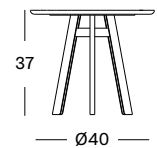

Marble

Carrara
R001

Nero Marquina
R003