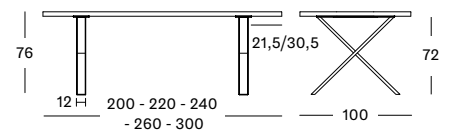

Base Variants

A-base

X-base

Square-base

A-BASE & X-BASE

SQUARE-BASE

180 x 90

ONE-PIECE TOP	BLACK A BASE	TA050M003	€ 2950
	WHITE A BASE	TA050M004	€ 2950
	BLACK X BASE	-	-
	WHITE X BASE	-	-
	SQUARE BASE	TA250M003	€ 3400