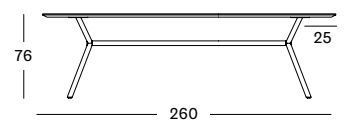

ELIAS DINING TABLE

ELIAS

- Dining table with a natural varnished solid oak top and a black powder coated tubular X-frame.

220X100 TA035M003W011 € 3455

240X100 TA036M003W011 € 3675

260X100 TA037M003W011 € 3998

Top Oak

Natural oak
W011

3 cm solid oak
chamfered edge

Frame Steel

Black
M001

Tubular
X-frame