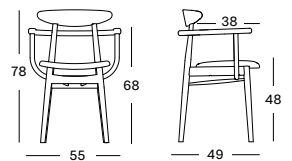

TEO DINING ARMCHAIRS

TEO ARMCHAIR NEARLY BLACK

- Solid black beech chair with a plywood seat or an upholstered seat. Felt glides.

BLACK VEGAN LEATHER SEAT DC033C005 **€ 512**

BLACK BOUCLÉ SEAT DC053C005M0404 **€ 620**

CUSTOM UPHOLSTERED SEAT DC053C005 ↓

CUSHION	CAT. B	CAT. C	CAT. D	CAT. G	COM
3 cm polyether foam fabric usage CE295: 51x54 cm	CB350	CC350	CD350	CG350	CE350
	€ 650	€ 670	€ 690	€ 680	€ 650

Frame Wood

Seat Vegan Leather

Upholstered

TEO ARMCHAIR NATURAL OAK

- Solid oak chair with a plywood seat or an upholstered seat. Felt glides.

CHESTNUT VEGAN LEATHER SEAT DC048C014 **€ 650**

LIME WHITE BOUCLÉ DC053C014M0101 **€ 720**

CUSTOM UPHOLSTERED SEAT DC053C014 ↓

CUSHION	CAT. B	CAT. C	CAT. D	CAT. G	COM
3 cm polyether foam fabric usage CE295: 51x54 cm	CB350	CC350	CD350	CG350	CE350
	€ 770	€ 790	€ 810	€ 800	€ 770