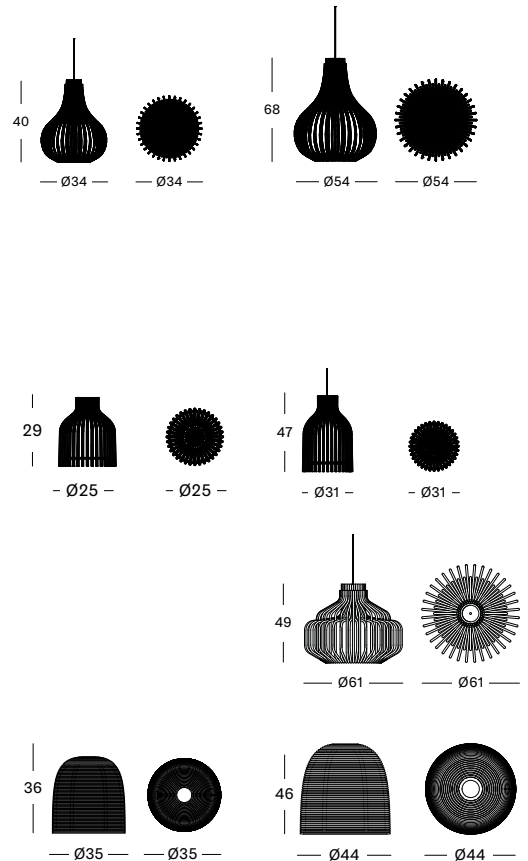

Lamps Rattan

Pure Natural
I204

Natural
I206

Black
I202

BULB SMALL PURE NATURAL LA011I204 **€ 296**

BULB SMALL BLACK LA011I202 **€ 296**

BULB PURE NATURAL LA008I204 **€ 415**

BULB BLACK LA008I202 **€ 415**

FIREFLY SMALL PURE NATURAL LA010I204 **€ 272**

FIREFLY SMALL BLACK LA010I202 **€ 272**

FIREFLY PURE NATURAL LA007I204 **€ 310**

FIREFLY BLACK LA007I202 **€ 310**

ENDLESS PURE NATURAL LA006I204 **€ 445**

ENDLESS BLACK LA006I202 **€ 445**

VIVI LAMP SMALL NATURAL LA012I206 **€ 275**

VIVI LAMP LA013I206 **€ 315**