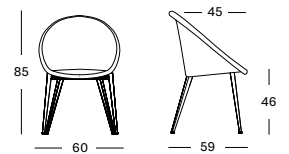

CUSHION	CAT. B	CAT. C	CAT. D	CAT. G	COM
2 cm polyether foam fabric usage CE077: 60 cm	CB077	CC077	CD077	CG077	CE077
	€ 96	€ 106	€ 247	€ 134	€ 96

Base Wood

Natural oak
W001

Steel

Black
M003

Seat Lloyd Loom

All colours
see page 8