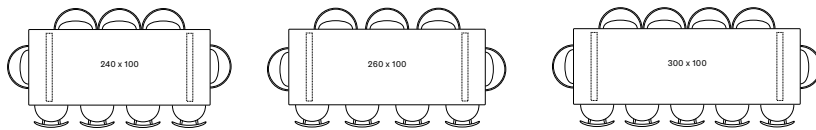

Top Oak

Top Variants

Base Steel

Base Variants

A-BASE & X-BASE

SQUARE-BASE

180 x 90

ONE-PIECE TOP	BLACK A BASE	TA080M003	€ 2998
	WHITE A BASE	TA080M004	€ 2998
	BLACK X BASE	-	-
	WHITE X BASE	-	-
	SQUARE BASE	TA280M003	€ 3448