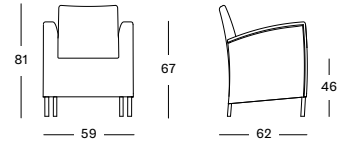

OUTDOOR LLOYD LOOM COLLECTION

DOVILE DINING CHAIR GD122

€ 590

- Treated Lloyd Loom weave on an aluminium frame
- Should be stored indoors during humid and cold weather

CUSHION	CAT. B	CAT. C	CAT. G	COM
Seat 4 cm polyether foam fabric usage CE233: 60 cm	CB233 € 110	CC233 € 120	CG233 € 155	CE233 € 110

PROTECTIVE COVER PC001

€ 180

Frame/Seat Lloyd Loom

All colours
see page 10