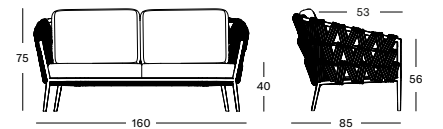

PROTECTIVE COVER PC003 € 330

LEO MODULAR FOOTREST GC050 € 410

- Powder coated aluminium frame.

CUSHIONS	CAT. B	CAT. C	CAT. G	COM
Seat 12 cm quick dry foam fabric usage QE153: 95 cm	QB153	QC153	QG153	QE153
	€ 330	€ 350	€ 385	€ 330

Frame Aluminium

Lava
A013

Seat Acrylic rope

Lava
S013

QUICK SHIP SET ZINC GC50S013QSS1 € 760

1. Set including:
2. 1x Leo modular footrest in Lava
   - 1x seat cushion in Savane Zinc S2121 (cat. C)