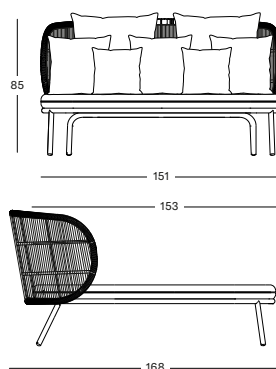

KODO DAYBED GC082 € 2498

- Polypropylene rope on a powder coated aluminium frame.

CUSHIONS	CAT. B	CAT. C	CAT. G	COM
Seat 12 cm quick dry foam fabric usage QE226: 430 cm	QB226 € 1250	QC226 € 1298	QG226 € 1450	QE226 € 1250
Deco 40x40 polyester fibre filling	CB092 € 85	CC092 € 96	CG092 € 110	CE092 € 85
Deco 50x50 polyester fibre filling	CB115 € 96	CC115 € 110	CG115 € 122	CE115 € 96
Deco 60x60 polyester fibre filling	CB123 € 112	CC123 € 122	CG123 € 147	CE123 € 112

QUICK SHIP SET FOSSIL GREY ALMOND GC082S033QSS1 € 4498

QUICK SHIP SET DUNE WHITE ALMOND GC082S045QSS1 € 4498

1. Set including:
2. 1x Kodo rocking chair in Fossil Grey or Dune White
   - 1x seat cushion in Almond P0303 (cat. C)
   - 2x deco cushion 40x40 in Blush S2929 (cat. B)
   - 3x deco cushion 50x50 in Olive Green S2727 (cat. B)
   - 2x deco cushion in 60x60 in Almond P0303 (cat. C)

QUICK SHIP SET FOSSIL GREY CARBON BEIGE GC082S033QSS2 € 4494

QUICK SHIP SET DUNE WHITE CARBON BEIGE GC082S045QSS2 € 4494

1. Set including:
2. 1x Kodo rocking chair in Fossil Grey or Dune White
   - 1x seat cushion in Carbon Beige S2828 (cat. B)
   - 2x deco cushion 40x40 in Coral P0404 (cat. C)
   - 3x deco cushion 50x50 in Spice P0202 (cat. C)
   - 2x deco cushion 60x60 in Carbon Beige S2828 (cat. B)

PROTECTIVE COVER PC010 € 510

Frame Aluminium

Seat Polypropylene rope