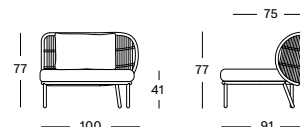

KODO MODULAR

- Polypropylene rope on a powder coated aluminium frame.
- 2 connector pieces included per seating module.

Frame Aluminium

Dune White
A045

Seat Polypropylene rope

Dune White
S045

KODO MODULAR 1 SEATER LEFT GC157 € 1485

CUSHIONS	CAT. B	CAT. C	CAT. G	COM
Seat + back cushions 14 cm quick dry foam fabric usage CE420: 250 cm	QB420 € 598	QC420 € 635	QG420 € 665	QE420 € 598

1 Seat Left