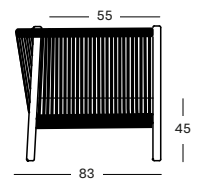

LENTO MODULAR CHAISE LONGUE

- Polypropylene rope on a powder coated aluminium frame with teak legs

CHAISE LONGUE LEFT GC142 **€ 2160**

CHAISE LONGUE RIGHT GC143 **€ 2160**

CUSHIONS	CAT. B	CAT. C	CAT. G	COM
Seat 12 cm quick dry foam fabric usage QE331: 220 cm	QB331 € 760	QC331 € 798	QG331 € 830	QE331 € 760
2 back cushions polyester fibre filling fabric usage QE329: 180 cm	QB329 € 400	QQ329 € 430	QG329 € 490	QE329 € 400

QUICK SHIP SET CHAISE LONGUE LEFT STONE GC142W002S026QSS1 **€ 3480**

QUICK SHIP SET CHAISE LONGUE RIGHT STONE GC143W002S026QSS1 **€ 3480**

1. Set including:
2. 1x Lento modular chaise longue left or right in untreated teak
   - 1x seat cushion in Stone T0202 (cat. G)
   - 1x 2 back cushions in Stone T0202 (cat. G)