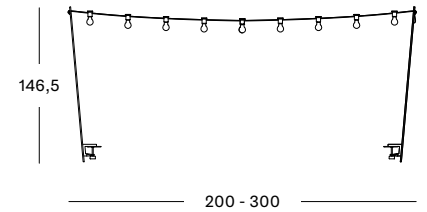

LIGHT MY TABLE

LIGHT MY TABLE GI001 € 550

- Black powder coated steel frame, black neoprene cable with cognac coloured leather patches
- 9x E14 G45 LED lamps included
- EU plug included
- Fits on all tables from 2 to 3 meters, with table tops up to 6 cm thickness
- Self-assembly kit

Frame **Steel**

Black
S010

Details **Neoprene** **Leather**

Black

Cognac

SPARE SET OF 9 LED LAMPS FOR LIGHT MY TABLE SE010 € 72

- Class II filament
- G45, Ø 45 mm x 75 mm
- E14, 2W, 2700K Lumen, AC 220V
- Energy label A, 20 000 burning hours

1 LED LAMP FOR LIGHT MY TABLE PRLAM0026 € 8

- Class II filament
- G45, Ø 45 mm x 75 mm
- E14, 2W, 2700K Lumen, AC 220V
- Energy label A, 20 000 burning hours