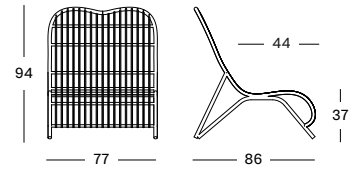

LUCY COLLECTION

LUCY LOUNGE CHAIR GC053

€ 815

- Polyethylene wicker on an aluminium frame.

CUSHION	CAT. B	CAT. C	CAT. G	COM
Seat 2 cm polyether foam fabric usage CE165: 60 cm	CB170	CC170	CG170	CE170
	€ 235	€ 260	€ 340	€ 235

PROTECTIVE COVER PC002

€ 235

Frame/Seat Synthetic wicker

Off white
S003