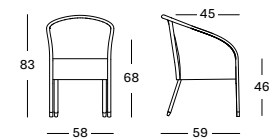

PROTECTIVE COVER PC001 **€ 180**

Frame/Seat Synthetic wicker