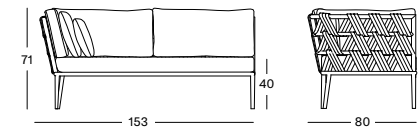

Seat Acrylic rope

Lava
S013

Frame Aluminium

Lava
A013