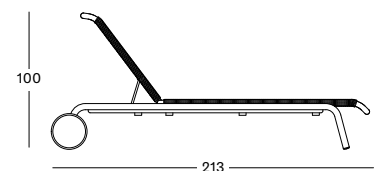

Seat Polypropylene rope

PROTECTIVE COVER PC011 € 330