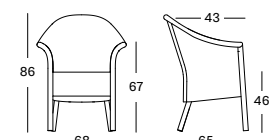

PROTECTIVE COVER PC001 **€ 180**

Frame/Seat Synthetic wicker