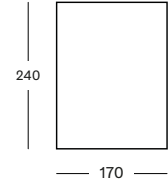

RUGS

CLIFF

- High-performance rug made of polyester fibre.

CLAY 170X240 GR001L004 **€ 640**

CLAY 200X300 GR002L004 **€ 950**

CLAY 250X350 GR003L004 **€ 1375**

TOUNDRA

- High-performance rug made of polyester fibre.

SAHARA 170X240 GR001L002 **€ 598**

SAHARA 200X300 GR002L002 **€ 850**

SAHARA 250X350 GR003L002 **€ 1225**

SUNSET 170X240 GR001L001 **€ 598**

SUNSET 200X300 GR002L001 **€ 850**

SUNSET 250X350 GR003L001 **€ 1225**

Rug Cliff

Toundra

POUFFES

OTTO GC001 **€ 490**

- Handmade outer cover of polypropylene rope fibres. Inner cover made out of breathable polyester, filled with polystyrene beads.

OTTO FILLING GC001U000 **€ 260**

- Inner cover made out of breathable polyester, filled with polystyrene beads.

OLAF

- Outer cover available in all Vincent Sheppard fabrics. See page 13.
- Inner cover made out of breathable polyester, filled with polystyrene beads.

DIA50 PF001	CAT. B	CAT. C	CAT. G	COM
Polystyrene beads & fibre fabric usage PF001E: 110 cm	PF001B	PF001C	PF001G	PF001E
	€ 530	€ 550	€ 590	€ 530

DIA80 PF002	CAT. B	CAT. C	CAT. G	COM
Polystyrene beads & fibre fabric usage PF002E: 200 cm	PF002B	PF002C	PF002G	PF002E
	€ 695	€ 740	€ 798	€ 695

Pouffe Crochet

Pouffe Fabric

All fabrics
see page 13