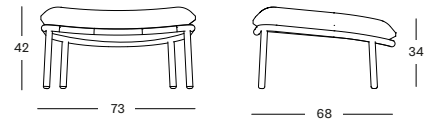

KODO COLLECTION by Studio Segers

KODO FOOTREST GC046 € 390

- Powder coated aluminium frame.

CUSHION	CAT. B	CAT. C	CAT. G	COM
Seat 12 cm quick dry foam fabric usage QE142: 180 cm	QB142 € 385	QC142 € 408	QG142 € 460	QE142 € 385

Frame Aluminium

QUICK SHIP SET FOSSIL GREY ALMOND GC046S033QSS1 € 798

QUICK SHIP SET DUNE WHITE ALMOND GC043S045QSS1 € 798

1. Set including:
2. 1x Kodo footrest in Fossil Grey or Dune White
   - 1x seat cushion in Almond P0303 (cat. C)

QUICK SHIP SET FOSSIL GREY CARBON BEIGE GC046S033QSS2 € 775

QUICK SHIP SET DUNE WHITE CARBON BEIGE GC046S045QSS2 € 775

1. Set including:
2. 1x Kodo footrest in Fossil Grey or Dune White
   - 1x seat cushion in Carbon Beige S2828 (cat. B)

PROTECTIVE COVER AVAILABLE ON REQUEST

KODO SUNLOUNGER GC083 € 1548

- Polypropylene rope on a powder coated aluminium frame.

CUSHION	CAT. B	CAT. C	CAT. G	COM
Removable cover 3 cm polyether foam filling fabric usage CE227: 270 cm	CB227 € 260	CC227 € 298	CG227 € 398	CE227 € 260