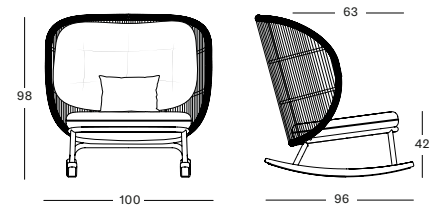

KODO COLLECTION by Studio Segers

KODO ROCKING CHAIR GC087 € 1398

- Polypropylene rope on a powder coated aluminium frame.

CUSHIONS	CAT. B	CAT. C	CAT. G	COM
Seat 12 cm quick dry foam fabric usage QE142: 180 cm	QB142 € 385	QC142 € 408	QG142 € 460	QE142 € 385
Back cushion polyester fibre filling fabric usage QE144: 210 cm	QB144 € 305	QC144 € 335	QG144 € 395	QE144 € 305
Deco 35x50 polyester fibre filling	CB114 € 87	CC114 € 98	CG114 € 112	CE114 € 87

Frame Aluminium

Seat Polypropylene rope

QUICK SHIP SET COMBI 2 FOSSIL GREY ALMOND GC087S033QSS21 € 2198

QUICK SHIP SET COMBI 2 DUNE WHITE ALMOND GC087S045QSS21 € 2198

1. Set including:
2. 1x Kodo rocking chair in Fossil Grey or Dune White
   - 1x seat cushion in Almond P0303 (cat. C)
   - 1x back cushion in Almond P0303 (cat. C)
   - 1x deco cushion 35x50 in Olive Green S2727 (cat. B)

QUICK SHIP SET COMBI 2 FOSSIL GREY CARBON BEIGE GC087S033QSS22 € 2216

QUICK SHIP SET COMBI 2 DUNE WHITE CARBON BEIGE GC087S045QSS22 € 2216

1. Set including:
2. 1x Kodo rocking chair in Fossil Grey or Dune White
   - 1x seat cushion in Carbon Beige S2828 (cat. B)
   - 1 back cushion in Carbon Beige S2828 (cat. B)
   - 1x deco cushion 35x50 in Spice P0202 (cat. C)

PROTECTIVE COVER PC007 € 310