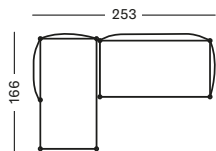

LENTO MODULAR SET 2

CAT. B CAT. C CAT. G COM

1. Set including:
2. 1x Lento modular corner left seat & back cushions
   - 1x Lento modular chaise longue right seat & back cushions

€ 6830 € 6996 € 7200 € 6830

PROTECTIVE COVER PC036

€ 945