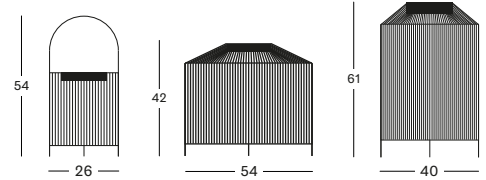

MORA COLLECTION

MORA LAMP

Outdoor lamp with solar led module:

- Polypropylene rope on a powder coated steel frame
- 3W solar LED module with light sensor included
- Warm white light (2700K)
- EU/UK/US/AU adapter included
- 6 - 8 hours light per charge

Frame Steel

Black
M007

Rope Polypropylene

Fossil Grey
S033

LAMP WITH HANDLE 54 H GI006S033 **€ 400**

LAMP 42 CM H X 54 CM DIA GI005S033 **€ 450**

LAMP 61 CM H X 40 CM DIA GI004S033 **€ 420**

SOLAR MODULE PRLAM0044 **€ 200**

- 3W solar LED module with light sensor included
- Warm white light (2700K)
- EU/UK/US/AU adapter included
- 6 - 8 hours light per charge