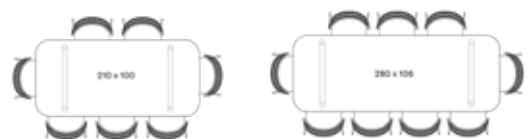

Base Aluminium

Top Ceramic