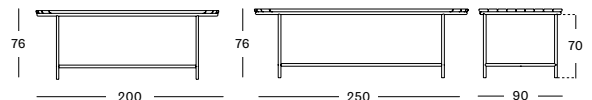

MATTEO COLLECTION

MATTEO DINING TABLE BLACK

- Powder coated aluminium structure in black with an untreated teak top.

DINING TABLE 215X100 GT080A007W094 € 3100

DINING TABLE 285X100 GT081A007W094 € 3575

MATTEO DINING TABLE DUNE WHITE

- Powder coated aluminium structure in white with an untreated teak top.

DINING TABLE 215X100 GT080A045W094 € 3100

DINING TABLE 285X100 GT081A045W094 € 3575

MATTEO BENCH BLACK

- Powder coated aluminium structure in black with an untreated teak seat.

BENCH 195X40 GB001A007W094 € 1275

BENCH 265X40 GB002A007W094 € 1935

MATTEO BENCH DUNE WHITE

- Powder coated aluminium structure in dune white with an untreated teak seat.

BENCH 195X40 GB001A045W094 € 1275

BENCH 265X40 GB002A045W094 € 1935

Base Aluminium

Top/Seat Teak

WICKED COLLECTION by Alain Gilles

WICKED DINING TABLE BLACK

- Powder coated aluminium structure in black with an untreated teak top.

DINING TABLE 200X90 GT166A007W094 € 2295

DINING TABLE 250X90 GT167A007W094 € 2850

WICKED DINING TABLE WHITE

- Powder coated aluminium structure in white with an untreated teak top.

DINING TABLE 200X90 GT166A008W094 € 2295

DINING TABLE 250X90 GT167A008W094 € 2850

Base Aluminium

Top Teak