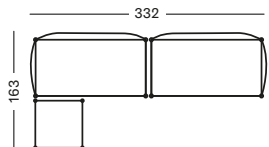

LENTO MODULAR SET 7

CAT. B CAT. C CAT. G COM

1. Set including:
2. 1x Lento modular corner right seat & back cushions
   - 1x Lento modular corner left seat & back cushions
   - 1x Lento modular ottoman seat cushion

€ 7980 € 8191 € 8450 € 7980

PROTECTIVE COVER PC041

€ 680