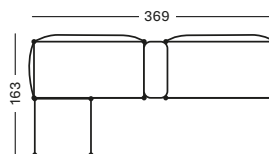

LENTO MODULAR SET 8

CAT. B CAT. C CAT. G COM

1. Set including:
2. 1x Lento modular corner right seat & back cushions
   - 1x Lento modular corner left seat & back cushions
   - 1x Lento modular ottoman seat cushion
   - 1x Lento modular connecting side table with Portland ceramic top

€ 8730 € 8941 € 9200 € 8730

PROTECTIVE COVER PC042

€ 680