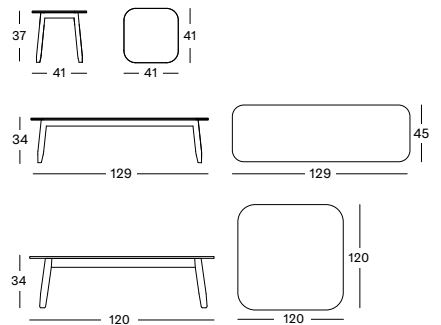

DAVID COLLECTION

DAVID SUNLOUNGER GC092 € 1698

- Polypropylene rope on a stained brushed teak frame.

Frame Teak

Seat Polypropylene rope

CUSHION	CAT. B	CAT. C	CAT. G	COM
Removable with piping 6 cm quick dry foam fabric usage QE230: 320 cm	QB230	QC230	QG230	QE230
	€ 510	€ 535	€ 695	€ 510

PROTECTIVE COVER PC022 € 415

DAVID ROUND COFFEE & SIDE TABLES

- Stained brushed teak base with a Flint ceramic table top.

Frame Teak

Top Ceramic

SIDE TABLE DIA 40 GT059W092K001 € 630

COFFEE TABLE DIA 68 GT082W092K001 € 920

DAVID SIDE & COFFEE TABLES

- Stained brushed teak base with a Flint ceramic table top.

SIDE TABLE 41X41 GT055W092K001 € 895

COFFEE TABLE 129X45 GT054W092K001 € 1450

COFFEE TABLE 120X120 GT058W092K001 € 2998