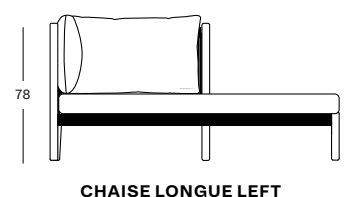

LENTO MODULAR CHAISE LONGUE

- Polypropylene rope on a powder coated aluminium frame with teak legs

CHAISE LONGUE LEFT GC142 **€ 2160**

CHAISE LONGUE RIGHT GC143 **€ 2160**

CUSHIONS	CAT. B	CAT. C	CAT. G	COM
Seat 12 cm quick dry foam fabric usage QE331: 220 cm	QB331 € 760	QC331 € 798	QG331 € 830	QE331 € 760
2 back cushions polyester fibre filling fabric usage QE329: 180 cm	QB329 € 400	QQ329 € 430	QG329 € 490	QE329 € 400

QUICK SHIP SET CHAISE LONGUE LEFT STONE GC142W002S026QSS1 **€ 3480**

QUICK SHIP SET CHAISE LONGUE RIGHT STONE GC143W002S026QSS1 **€ 3480**

1. Set including:
2. 1x Lento modular chaise longue left or right in untreated teak
   - 1x seat cushion in Stone T0202 (cat. G)
   - 1x 2 back cushions in Stone T0202 (cat. G)