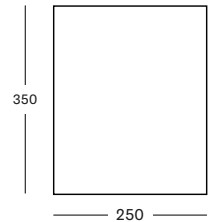

RUGS

CLIFF

- High-performance rug made of polyester fibre.

CLAY 170X240 GR001L004 **€ 640**

CLAY 200X300 GR002L004 **€ 950**

CLAY 250X350 GR003L004 **€ 1375**

TOUNDRA

- High-performance rug made of polyester fibre.

SAHARA 170X240 GR001L002 **€ 598**

SAHARA 200X300 GR002L002 **€ 850**

SAHARA 250X350 GR003L002 **€ 1225**

SUNSET 170X240 GR001L001 **€ 598**

SUNSET 200X300 GR002L001 **€ 850**

SUNSET 250X350 GR003L001 **€ 1225**

Rug Cliff

Toundra