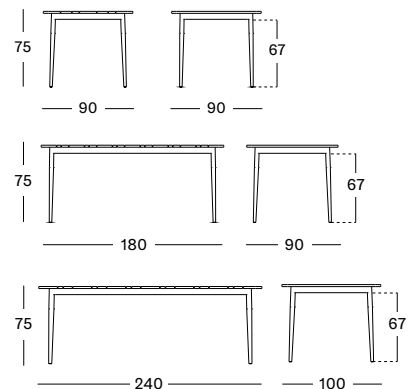

Frame Aluminium

Black
A007

Top Teak

Untreated teak
W094

HPL

Black
H055