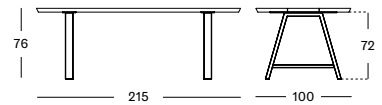

MATTEO COLLECTION

MATTEO DINING TABLE BLACK

- Powder coated aluminium structure in black with an untreated teak top.

DINING TABLE 215X100 GT080A007W094 € 3100

DINING TABLE 285X100 GT081A007W094 € 3575

MATTEO DINING TABLE DUNE WHITE

- Powder coated aluminium structure in white with an untreated teak top.

DINING TABLE 215X100 GT080A045W094 € 3100

DINING TABLE 285X100 GT081A045W094 € 3575

MATTEO BENCH BLACK

- Powder coated aluminium structure in black with an untreated teak seat.

BENCH 195X40 GB001A007W094 € 1275

BENCH 265X40 GB002A007W094 € 1935

MATTEO BENCH DUNE WHITE

- Powder coated aluminium structure in dune white with an untreated teak seat.

BENCH 195X40 GB001A045W094 € 1275

BENCH 265X40 GB002A045W094 € 1935

Base Aluminium

Top/Seat Teak

WICKED COLLECTION by Alain Gilles

WICKED DINING TABLE BLACK

- Powder coated aluminium structure in black with an untreated teak top.

DINING TABLE 200X90 GT166A007W094 € 2295

DINING TABLE 250X90 GT167A007W094 € 2850

WICKED DINING TABLE WHITE

- Powder coated aluminium structure in white with an untreated teak top.

DINING TABLE 200X90 GT166A008W094 € 2295

DINING TABLE 250X90 GT167A008W094 € 2850

Base Aluminium

Top Teak