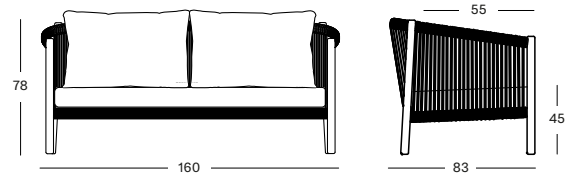

LENTO COLLECTION by Bertrand Lejoly

LENTO LOUNGE SOFA 2.5S GC137 € 2280

- Polypropylene rope on a powder coated aluminium frame with teak legs

CUSHION COMBI 1	CAT. B	CAT. C	CAT. G	COM
Seat 12 cm quick dry foam fabric usage QE327: 220 cm	QB327 € 725	QC327 € 745	QG327 € 775	QE327 € 725
2 back cushions polyester fibre filling fabric usage QE329: 180 cm	QB329 € 400	QC329 € 430	QG329 € 490	QE329 € 400

CUSHION COMBI 2	CAT. B	CAT. Q	CAT. G	COM
Seat 12 cm quick dry foam fabric usage QE324: 140 cm	QB327 € 725	QC327 € 745	QG327 € 775	QE327 € 725
Wing polyester fibre filling fabric usage QE326: 155 cm	QB330 € 445	QC330 € 490	QG330 € 545	QE330 € 445

Frame Teak

Seat Polypropylene rope

QUICK SHIP SET COMBI 1 STONE GC137W002S026QSS1 € 3545

1. Set including:
2. 1x Lento lounge sofa 2,5S in untreated teak
   - 1x seat cushion in Stone T0202 (cat. G)
   - 1x 2 back cushions in Stone T0202 (cat. G)

QUICK SHIP SET COMBI 2 STONE GC137W002S026QSS2 € 3600

1. Set including:
2. 1x Lento lounge sofa 2,5S in untreated teak
   - 1x seat cushion in Stone T0202 (cat. G)
   - 1x wing cushion in Stone T0202 (cat. G)