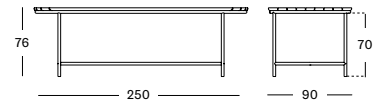

WICKED COLLECTION by Alain Gilles

WICKED DINING CHAIR

- Polyethylene wicker on a black or white powder coated aluminium frame.

BLACK / TAUPE GD185S021 **€ 495**

WHITE / NATURAL GD185A008S024 **€ 495**

CUSHION	CAT. B	CAT. C	CAT. G	COM
Seat 2 cm polyether foam fabric usage CE195: 45 cm	CB195 € 95	CC195 € 100	CG195 € 125	CE195 € 95

PROTECTIVE COVER PC001 **€ 180**

WICKED DINING TABLE BLACK

- Powder coated aluminium structure in black with an untreated teak top.

DINING TABLE 200X90 GT166A007W094 **€ 2295**

DINING TABLE 250X90 GT167A007W094 **€ 2850**

WICKED DINING TABLE WHITE

- Powder coated aluminium structure in white with an untreated teak top.

DINING TABLE 200X90 GT166A008W094 **€ 2295**

DINING TABLE 250X90 GT167A008W094 **€ 2850**

WICKED SIDE & COFFEE TABLES BLACK

- Powder coated aluminium structure in black with an untreated teak top.

SIDE TABLE DIA 37 GT070S021 **€ 300**

COFFEE TABLE 123X55 GT071S021 **€ 840**

WICKED SIDE & COFFEE TABLES WHITE

- Powder coated aluminium structure in white with an untreated teak top.

SIDE TABLE DIA 37 GT070A008W094 **€ 300**

COFFEE TABLE 123X55 GT071A008W094 **€ 840**

Frame Aluminium

Seat Wicker

Base Aluminium

Plateau Teak

Base Aluminium

Plateau Teak