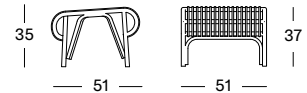

Frame/Seat Synthetic wicker

Off white
S003