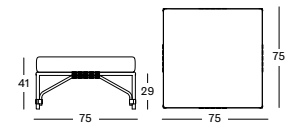

Frame/Seat Synthetic wicker

Off white
S003