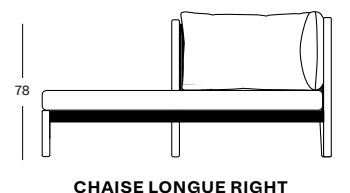

LENTO MODULAR CHAISE LONGUE

- Polypropylene rope on a powder coated aluminium frame with teak legs

CHAISE LONGUE LEFT GC142 **€ 2160**

CHAISE LONGUE RIGHT GC143 **€ 2160**

CUSHIONS	CAT. B	CAT. C	CAT. G	COM
Seat 12 cm quick dry foam fabric usage QE331: 220 cm	QB331 € 760	QC331 € 798	QG331 € 830	QE331 € 760
2 back cushions polyester fibre filling fabric usage QE329: 180 cm	QB329 € 400	QQ329 € 430	QG329 € 490	QE329 € 400

QUICK SHIP SET CHAISE LONGUE LEFT STONE GC142W002S026QSS1 **€ 3480**

QUICK SHIP SET CHAISE LONGUE RIGHT STONE GC143W002S026QSS1 **€ 3480**

1. Set including:
2. 1x Lento modular chaise longue left or right in untreated teak
   - 1x seat cushion in Stone T0202 (cat. G)
   - 1x 2 back cushions in Stone T0202 (cat. G)