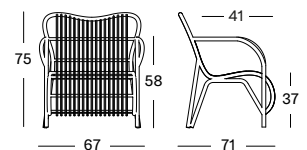

Frame/Seat Synthetic wicker

Off white
S003