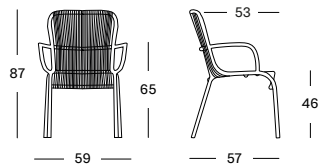

LOOP COLLECTION

LOOP DINING CHAIR

- Black polyethylene fibre on powder coated aluminium frame.
- Polypropylene rope on powder coated aluminium frame. (Beige/Stone White, Taupe, Fossil Grey, Moss, Terracotta)
- Stackable for max. 4 chairs. Handle with care to avoid damage.
- Only available per 2 pieces.

DINING CHAIR BLACK GD074 **€ 398**

DINING CHAIR ROPE GD078 **€ 475**

PROTECTIVE COVER PC020 (POUR 4 CHAISES) **€ 190**

LOOP LOUNGE CHAIR

- Black polyethylene fibre on powder coated aluminium frame.
- Polypropylene rope on powder coated aluminium frame. (Beige/Stone White, Taupe, Fossil Grey, Moss, Terracotta)
- Stackable for max. 4 chairs. Handle with care to avoid damage.
- Only available per 2 pieces.

LOUNGE CHAIR BLACK GC070 **€ 475**

LOUNGE CHAIR ROPE GC079 **€ 545**

PROTECTIVE COVER PC002 (CONVIENT À 2 CHAISES LONGUES) **€ 235**

LOOP SOFA

- Black polyethylene fibre on powder coated aluminium frame.
- Polypropylene rope on powder coated aluminium frame. (Beige/Stone White, Taupe, Fossil Grey)

SOFA BLACK GC075 **€ 975**

SOFA ROPE GC089 **€ 1150**

Frame Polyethylene fibre

Black
S008

Polypropylene rope

Beige
Stone white
S015

Taupe
S011

Fossil Grey
S033

Moss
S016

Terracotta
S028