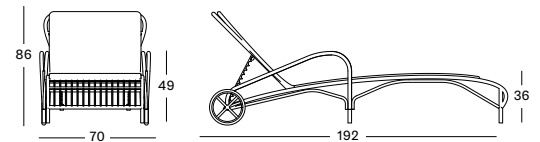

PROTECTIVE COVER AVAILABLE ON RE

Frame/Seat Synthetic wicker

Off white
S003