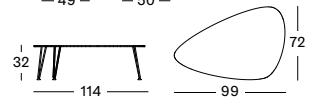

ROZY SIDE & COFFEE TABLE

- Epoxy and black powder coated steel frame with a black HPL top

SIDE TABLE GT001H055 **€ 460**

COFFEE TABLE GT002H055 **€ 890**

Frame Steel

Black
M003

Top HPL

Black
H055