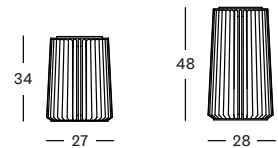

MAYA COLLECTION

MAYA LANTERN

Outdoor lamp with solar led module:

- Casted aluminium frame with teak slats
- 3W solar LED module with light sensor included
- Warm white light (2700K)
- EU/UK/US/AU adapter included
- 6 - 8 hours light per charge

Frame Aluminium

Black
S010

Slats Teck

Untreated teak
W002

MAYA LAMP SMALL GI007W002 **€ 575**

MAYA LAMP LARGE GI008W002 **€ 630**