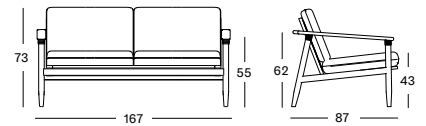

PROTECTIVE COVER PC003 € 330

DAVID LOUNGE SOFA 3S GC093 € 2850

- Polypropylene rope on a stained brushed teak frame.

CUSHIONS	CAT. B	CAT. C	CAT. G	COM
Seat + back 12 cm quick dry foam fabric usage QE244: 510 cm	QB244 € 1375	QC244 € 1498	QG244 € 1698	QE244 € 1375