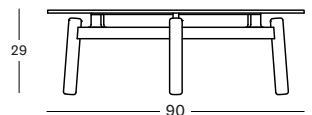

PROTECTIVE COVER PC021 € 630

LENTO TABLES

- Powder coated aluminium structure with teak legs and a ceramic top

SIDE TABLE DIA 45 GT116K003 € 675

COFFEE TABLE DIA 68 GT118K003 € 900

COFFEE TABLE DIA 90 GT117K003 € 1140

Frame Teak

Untreated teak
W002

Top Ceramic

Portland
K003