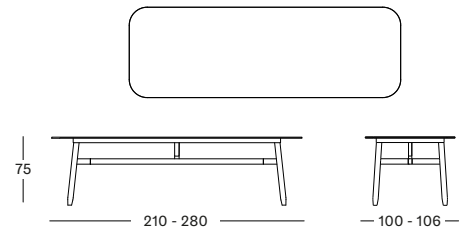

DAVID COLLECTION

DAVID DINING CHAIR GD091 € 630

- Polypropylene rope on a stained brushed teak frame.

CUSHION	CAT. B	CAT. C	CAT. G	COM
Seat 4 cm quick dry foam fabric usage QE212: 65 cm	QB212	QC212	QG212	QE212
	€ 98	€ 108	€ 130	€ 98

Frame Teak

Aged Teak
W092

Seat Polypropylene rope

Greige

QUICK SHIP SET SAVANE COCONUT GD091W092QSS1 € 738

1. Set including:
2. 1x David dining chair in Aged Teak
   - 1x seat cushion in Savane Coconut S2222 (cat. C) with contrast piping in London Stone S0808 (cat. B)

PROTECTIVE COVER PC001 € 180

DAVID DINING TABLE

- Stained brushed teak base with a Flint ceramic table top.

Frame Teak

Aged Teak
W092

Top Ceramic

Flint
K001

DINING TABLE 210X100 GT056W092K001 € 4850

DINING TABLE 280X106 GT057W092K001 € 5335