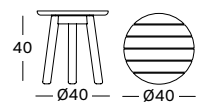

ANTON SIDE & COFFEE TABLE

- Untreated solid teak base with a teak table top

SIDE TABLE DIA 40 GT184W002W093 **€ 315**

COFFEE TABLE DIA 70 GT187W002W093 **€ 480**

Frame/Top Teak

Untreated teak
W002/W093