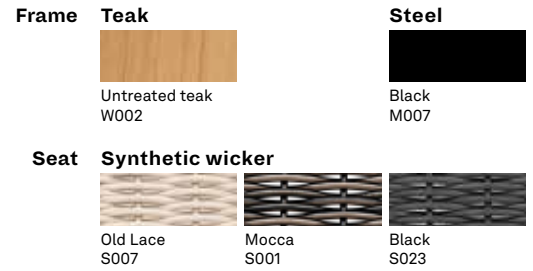

EDGARD COLLECTION

EDGARD DINING CHAIR TEAK BASE GD083 € 535

- Polyethylene wicker on an untreated teak.

CUSHION	CAT. B	CAT. C	CAT. G	COM
Seat 2 cm polyether foam fabric usage CE077: 60 cm	CB077 € 96	CC077 € 106	CG077 € 134	CE077 € 96

QUICK SHIP SET TEAK BASE CAT. B € 631

Set including: • 1x Edgard in Old Lace, Mocca or Black with teak base

- 1x seat cushion in:

- Black S1515 (cat. B)
- Canvas S0606 (cat. B)
- London Stone S0808 (cat. B)
- Dark Smoke S0909 (cat. B)

QUICK SHIP SET TEAK BASE CAT. C € 641

Set including: • 1x Edgard in Old Lace, Mocca or Black with teak base

- 1x seat cushion in Almond P0303 (cat. C)

EDGARD DINING CHAIR STEEL A BASE GD087 € 515

- Polyethylene wicker on an untreated teak.

CUSHION	CAT. B	CAT. C	CAT. G	COM
Seat 2 cm polyether foam fabric usage CE077: 60 cm	CB077 € 96	CC077 € 106	CG077 € 134	CE077 € 96

QUICK SHIP SET STEEL A BASE CAT. B € 611

Set including: • 1x Edgard in Old Lace, Mocca or Black with steel a base

- 1x seat cushion in:

- Black S1515 (cat. B)
- Canvas S0606 (cat. B)
- London Stone S0808 (cat. B)
- Dark Smoke S0909 (cat. B)

QUICK SHIP SET STEEL A BASE CAT. C € 621

Set including: • 1x Edgard in Old Lace, Mocca or Black with steel a base

- 1x seat cushion in Almond P0303 (cat. C)

PROTECTIVE COVER PC001 € 180