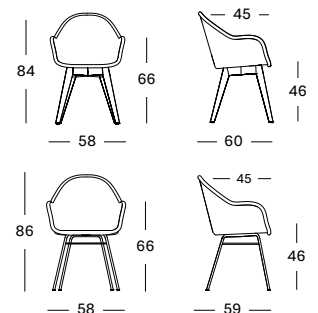

#### Seat Polypropylene rope

Fossil Grey  
S033