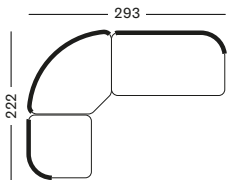

KODO MODULAR SET 6

CAT. B   CAT. C   CAT. G   COM

1. Set including:
2. 1x Kodo Modular 2 seater left seat & back cushions included
   - 1x Kodo Modular corner seat & back cushions
   - 1x Kodo Modular 1 seater right seat & back cushion

€ 9133   € 9303   € 9435   € 9133

PROTECTIVE COVER PC028

€ 1000