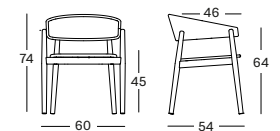

PROTECTIVE COVER PC001 **€ 180**

Frame Teak

Seat Wicker