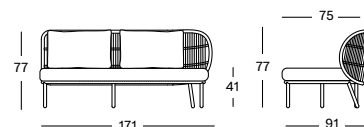

KODO MODULAR

- Polypropylene rope on a powder coated aluminium frame.
- 2 connector pieces included per seating module.

Frame Aluminium

Dune White
A045

Seat Polypropylene rope

Dune White
S045

KODO MODULAR 1 SEATER LEFT GC157 € 1485

CUSHIONS	CAT. B	CAT. C	CAT. G	COM
Seat + back cushions 14 cm quick dry foam fabric usage CE420: 250 cm	QB420 € 598	QC420 € 635	QG420 € 665	QE420 € 598

1 Seat Left

KODO MODULAR 1 SEATER RIGHT GC158 € 1485

CUSHIONS	CAT. B	CAT. C	CAT. G	COM
Seat + back cushions 14 cm quick dry foam fabric usage CE418: 250 cm	QB418 € 598	QC418 € 635	QG418 € 665	QE418 € 598

1 Seat Right

KODO MODULAR 2 SEATER LEFT GC159 € 2390

CUSHIONS	CAT. B	CAT. C	CAT. G	COM
1 Seat + 2 back cushions 14 cm quick dry foam fabric usage CE416: 360 cm	QB416 € 1125	QC416 € 1185	QG416 € 1220	QE416 € 1125

2 Seat Left

KODO MODULAR 2 SEATER RIGHT GC160 € 2390

CUSHIONS	CAT. B	CAT. C	CAT. G	COM
1 Seat + 2 back cushions 14 cm quick dry foam fabric usage CE414: 360 cm	QB414 € 1125	QC414 € 1185	QG414 € 1220	QE414 € 1125

2 Seat Right

KODO MODULAR CHAISE LONGUE LEFT GC162 € 2285

CUSHIONS	CAT. B	CAT. C	CAT. G	COM
Seat + back cushions 14 cm quick dry foam fabric usage CE410: 370 cm	QB410 € 1075	QC410 € 1135	QG410 € 1195	QE410 € 1075

Chaise Longue Left

KODO MODULAR CHAISE LONGUE RIGHT GC163 € 2285

CUSHIONS	CAT. B	CAT. C	CAT. G	COM
Seat + back cushions 14 cm quick dry foam fabric usage CE408: 370 cm	QB408 € 1075	QC408 € 1135	QG408 € 1195	QE408 € 1075

Chaise Longue Right