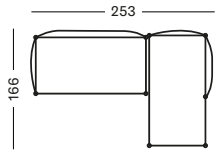

LENTO COLLECTION by Bertrand Lejoly

LENTO MODULAR SET 1

CAT. B CAT. C CAT. G COM

1. Set including:
2. 1x Lento modular corner right seat & back cushions
   - 1x Lento modular chaise longue left seat & back cushions

€ 6830 € 6996 € 7200 € 6830

PROTECTIVE COVER PC035

€ 945