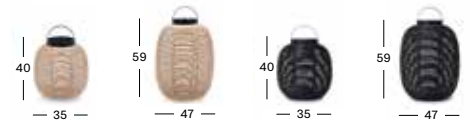

**LANTERN SMALL 41H CAMEL** GI002S022 **€ 460**

**LANTERN SMALL 41H BLACK** GI002S010 **€ 460**

**LANTERN 59H CAMEL** GI003S022 **€ 535**

**LANTERN 59H BLACK** GI003S010 **€ 535**