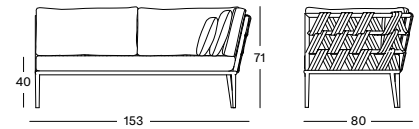

QUICK SHIP SET CORNER LEFT ZINC GC047S013QSS1 € 2640

- 1x Leo modular corner left in Lava
- 1 seat & 3 back cushions in Savane Zinc S2121 (cat. C)

LEO MODULAR CORNER RIGHT GC048 € 1520

- Acrylic rope on a powder coated aluminium frame.

CUSHIONS	CAT. B	CAT. C	CAT. G	COM
Seat 12 cm quick dry foam fabric usage QE151: 265 cm	QB151 € 598	QC151 € 635	QG151 € 700	QE151 € 598
3 back cushions 12 cm polyester fibre filling fabric usage QE156: 245 cm	QB156 € 445	QC156 € 485	QG156 € 565	QE156 € 445

QUICK SHIP SET CORNER RIGHT ZINC GC048S013QSS1 € 2640

- 1x Leo modular corner right in Lava
- 1 seat & 3 back cushions in Savane Zinc S2121 (cat. C)

LEO MODULAR CENTER GC049 € 735

- Acrylic rope on a powder coated aluminium frame.

CUSHIONS	CAT. B	CAT. C	CAT. G	COM
Seat 12 cm quick dry foam fabric usage CE153: 95 cm	QB153 € 330	QC153 € 350	QG153 € 385	QE153 € 330
Back polyester fibre filling fabric usage CE155: 90 cm	QB155 € 186	QQ155 € 200	QG155 € 230	QE155 € 186

QUICK SHIP SET ZINC GC049S013QSS1 € 1285

1. Set including:
2. 1x Leo modular center in Lava
   - 1x seat & back cushion in Savane Zinc S2121 (cat. C)

LEO MODULAR COFFEE TABLE GT051 € 750

- Powder coated aluminium frame with an untreated solid teak table top.

Frame Aluminium

Lava
A013

Seat Acrylic rope

Lava
S013

Frame Aluminium

Lava
A013