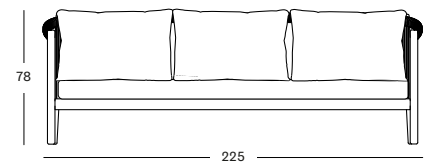

LENTO COLLECTION by Bertrand Lejoly

LENTO LOUNGE SOFA 3S GC138 € 2775

- Polypropylene rope on a powder coated aluminium frame with teak legs

CUSHION COMBI 1	CAT. B	CAT. C	CAT. G	COM
Seat 12 cm quick dry foam fabric usage QE336: 300 cm	QB336 € 870	QC336 € 898	QG336 € 960	QE336 € 870
3 back cushions polyester fibre filling fabric usage QE333: 260 cm	QB333 € 600	QC333 € 660	QG333 € 740	QE333 € 600

QUICK SHIP SET COMBI 1 STONE GC138W002S026QSS1 € 4475

1. Set including:
2. 1x Lento lounge sofa 3S in untreated teak
   - 1x seat cushion in Stone T0202 (cat. G)
   - 1x 3 back cushions in Stone T0202 (cat. G)

Frame Teak

Untreated teak
W002

Seat Polypropylene rope

Anthracite
S026