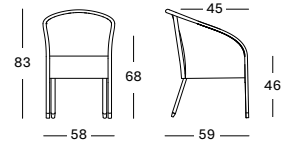

OUTDOOR LLOYD LOOM COLLECTION

NICE DINING CHAIR GD102 € 570

- Treated Lloyd Loom weave on an aluminium frame
- Should be stored indoors during humid and cold weather

CUSHIONS	CAT. B	CAT. C	CAT. G	COM
Seat 4 cm polyether foam fabric usage CE002: 65 cm	CB002 € 110	CC002 € 115	CG002 € 145	CE002 € 110

PROTECTIVE COVER PC001 € 180

Frame/Seat Lloyd Loom

All colours
see page 10