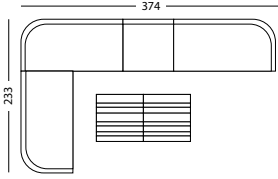

LEO MODULAR SET 4 LEFT

CAT. B CAT. C CAT. G COM

1. Set including:
2. 1x Leo modular corner left seat & back cushions
   - 2x Leo modular corner right seat & back cushions
   - 1x Leo modular center seat & back cushion
   - 2x Leo modular coffee table

€ 10440	€ 10705	€ 11205	€ 10440

PROTECTIVE COVER PC016

€ 1100