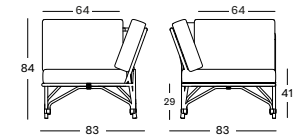

LUCY COLLECTION

LUCY MODULAR CORNER GC054 € 925

- Polyethylene wicker on an aluminium frame.

CUSHIONS	CAT. B	CAT. C	CAT. G	COM
Seat + back 12 cm quick dry foam/ polyester foam fabric usage QE174: 250 cm	QB174 € 525	QC174 € 560	QG174 € 695	QE174 € 525

PROTECTIVE COVER AVAILABLE ON REQUEST

Frame/Seat Synthetic wicker

Off white
S003