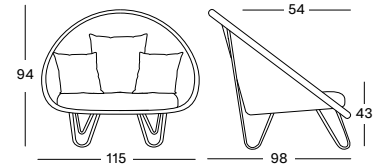

GIPSY COLLECTION

GIPSY LOUNGE BLACK BASE GC113 € 960

- Polyethylene wicker on an aluminium frame with an epoxy and black powder coated steel base.

CUSHIONS	CAT. B	CAT. C	CAT. G	COM
Seat 12 cm quick dry foam fabric usage CE046: 120 cm	QB046 € 405	QC046 € 430	QG046 € 510	QE046 € 405
Deco 40x40 polyester fibre filling	CB092 € 85	CC092 € 96	CG092 € 110	CE092 € 85
Deco 60x60 polyester fibre filling	CB123 € 112	CC123 € 122	CG123 € 147	CE123 € 112

Frame Steel

Black
M007

Seat Synthetic wicker

Black
S023

REMI

REMI DINING CHAIR

- Polypropylene rope on an aluminium frame with an untreated teak or epoxy and black powder coated steel base.

TEAK BASE GD183 € 785

STEEL A BASE GD184 € 698

CUSHION	CAT. B	CAT. C	CAT. G	COM
Seat 2 cm polyether foam fabric usage CE077: 60 cm	CB077 € 96	CC077 € 106	CG077 € 134	CE077 € 96

Frame Teak Steel

Untreated teak
W002

Black
M007