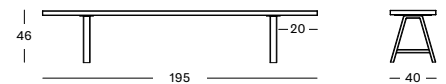

MATTEO COLLECTION

MATTEO DINING TABLE BLACK

- Powder coated aluminium structure in black with an untreated teak top.

DINING TABLE 215X100 GT080A007W094 € 3100

DINING TABLE 285X100 GT081A007W094 € 3575

MATTEO DINING TABLE DUNE WHITE

- Powder coated aluminium structure in white with an untreated teak top.

DINING TABLE 215X100 GT080A045W094 € 3100

DINING TABLE 285X100 GT081A045W094 € 3575

MATTEO BENCH BLACK

- Powder coated aluminium structure in black with an untreated teak seat.

BENCH 195X40 GB001A007W094 € 1275

BENCH 265X40 GB002A007W094 € 1935

MATTEO BENCH DUNE WHITE

- Powder coated aluminium structure in dune white with an untreated teak seat.

BENCH 195X40 GB001A045W094 € 1275

BENCH 265X40 GB002A045W094 € 1935

Base Aluminium

Top/Seat Teak

WICKED COLLECTION by Alain Gilles

WICKED DINING TABLE BLACK

- Powder coated aluminium structure in black with an untreated teak top.

DINING TABLE 200X90 GT166A007W094 € 2295

DINING TABLE 250X90 GT167A007W094 € 2850

WICKED DINING TABLE WHITE

- Powder coated aluminium structure in white with an untreated teak top.

DINING TABLE 200X90 GT166A008W094 € 2295

DINING TABLE 250X90 GT167A008W094 € 2850

Base Aluminium

Top Teak