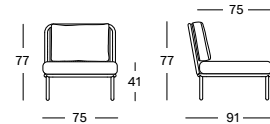

KODO MODULAR

- Polypropylene rope on a powder coated aluminium frame.
- 2 connector pieces included per seating module.

Frame Aluminium

Dune White
A045

Seat Polypropylene rope

Dune White
S045

KODO MODULAR CENTER GC165 € 1165

CUSHIONS	CAT. B	CAT. C	CAT. G	COM
1 Seat + 2 back cushions 14 cm quick dry foam fabric usage QE406: 250 cm	QB406 € 550	QC406 € 580	QG406 € 600	QE406 € 550

Center