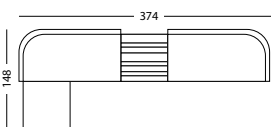

LEO MODULAR SET 3

CAT. B CAT. C CAT. G COM

1. Set including:
2. 1x Leo modular corner left seat & back cushions
   - 1x Leo modular corner right seat & back cushions
   - 1x Leo modular footrest seat cushion
   - 1x Leo modular coffee table

€ 6616 € 6790 € 7115 € 6616

PROTECTIVE COVER PC015

€ 680