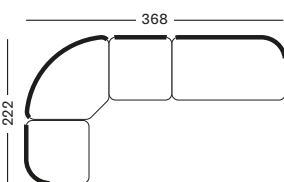

KODO MODULAR SET 8

CAT. B   CAT. C   CAT. G   COM

1. Set including:
2. 1x Kodo Modular 2 seater left seat & back cushion
   - 1x Kodo Modular center seat & back cushion included
   - 1x Kodo Modular corner seat & back cushions
   - 1x Kodo Modular 1 seater right seat & back cushions

€ 10848   € 11048   € 11200   € 10848

PROTECTIVE COVER PC030

€ 1100