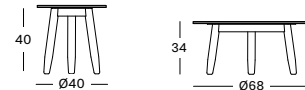

SIDE TABLE DIA 40 GT059W092K001 € 630

COFFEE TABLE DIA 68 GT082W092K001 € 920