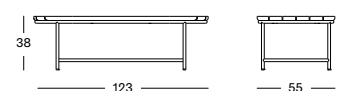

Plateau Teak