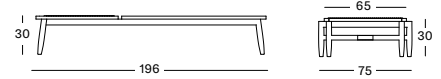

#### Seat Polypropylene rope

Greige

CUSHION	CAT. B	CAT. C	CAT. G	COM
Removable with piping 6 cm quick dry foam fabric usage QE230: 320 cm	QB230	QC230	QG230	QE230
	€ 510	€ 535	€ 695	€ 510