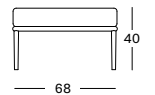

LEO COLLECTION

LEO LOUNGE CHAIR GC034 € 1200

- Acrylic rope on a powder coated aluminium frame.

CUSHIONS	CAT. B	CAT. C	CAT. G	COM
Seat + back 12 cm quick dry foam/polyester fibre fabric usage QE071: 180 cm	QB071	QC071	QG071	QE071
	€ 360	€ 385	€ 475	€ 360

Frame Aluminium

Lava
A013

Seat Acrylic rope

Lava
S013

QUICK SHIP SET ZINC GC034S013QSS1 € 1585

1. Set including:
2. 1x Leo lounge chair in Lava
   - 1x seat & back cushion in Savane Zinc S2121 (cat. C)

PROTECTIVE COVER PC002 € 235

LEO LOUNGE SOFA GC035 € 1965

- Acrylic rope on a powder coated aluminium frame.

CUSHIONS	CAT. B	CAT. C	CAT. G	COM
Seat + back 12 cm quick dry foam/polyester fibre fabric usage QE072: 350 cm	QB072	QC072	QG072	QE072
	€ 805	€ 865	€ 1110	€ 805

Frame Aluminium

Lava
A013

Seat Acrylic rope

Lava
S013

QUICK SHIP SET ZINC GC035S013QSS1 € 2830

1. Set including:
2. 1x Leo lounge sofa in Lava
   - 2 seat & 2 back cushions in Savane Zinc S2121 (cat. C)

PROTECTIVE COVER PC003 € 330

LEO MODULAR FOOTREST GC050 € 410

- Powder coated aluminium frame.

CUSHIONS	CAT. B	CAT. C	CAT. G	COM
Seat 12 cm quick dry foam fabric usage QE153: 95 cm	QB153	QC153	QG153	QE153
	€ 330	€ 350	€ 385	€ 330

Frame Aluminium

Lava
A013

Seat Acrylic rope

Lava
S013

QUICK SHIP SET ZINC GC50S013QSS1 € 760

1. Set including:
2. 1x Leo modular footrest in Lava
   - 1x seat cushion in Savane Zinc S2121 (cat. C)