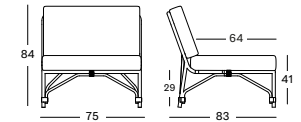

Frame/Seat Synthetic wicker

Off white
S003