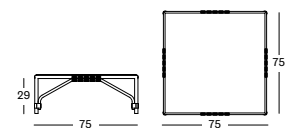

GLASS FOR LUCY MODULAR SIDE TABLE GL032 € 115

Frame/Seat Synthetic wicker

Off white
S003