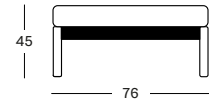

LENTO COLLECTION by Bertrand Lejoly

LENTO MODULAR OTTOMAN GC144 € 550

- Polypropylene rope on a powder coated aluminium frame with teak legs

CUSHION	CAT. B	CAT. C	CAT. G	COM
Seat 12 cm quick dry foam fabric usage QE334: 155 cm	QB334	QC334	QG334	QE334
	€ 410	€ 425	€ 460	€ 410

Frame Teak

Seat Polypropylene rope

QUICK SHIP SET COMBI STONE GC144W002S026QSS1 € 1010

1. Set including:
2. 1x Lento lounge sofa 3S Untreated teak
   - 1x seat cushion Stone T0202 (cat. G)