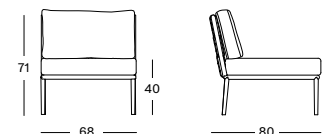

### Frame Aluminium Teak

Lava  
A013

Untreated teak  
W094

**LEO MODULAR SET 1**

CAT. B CAT. C CAT. G COM

- Set including:
- 1x Leo modular corner left seat & back cushions
  - 1x Leo modular corner right seat & back cushions
  - 2x Leo modular coffee table