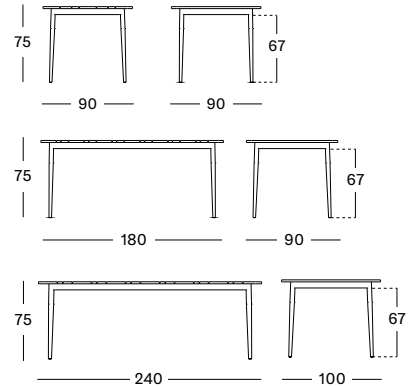

Top Ceramic

Untreated teak
W094

LEO TABLES

- Powder coated aluminium structure.

SIDE TABLE DIA 45 GT068S013 € 330

COFFEE TABLE DIA 60 GT069S013 € 350

COFFEE TABLE DIA 70 GT072S013 € 420

Frame Aluminium

Lava
A013