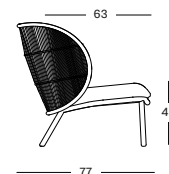

Seat Polypropylene rope

QUICK SHIP SET FOSSIL GREY ALMOND GC043S033QSS1 € 2775

QUICK SHIP SET DUNE WHITE ALMOND GC043S045QSS1 € 2775

Set including: • 1x Kodo lounge sofa in Fossil Grey or Dune White

- 1x seat cushion in Almond P0303 (cat. C)
- 3x deco cushion 40x40 in Blush S2929 (cat. B)
- 2x deco cushion 50x50 in Olive Green S2727 (cat. B)