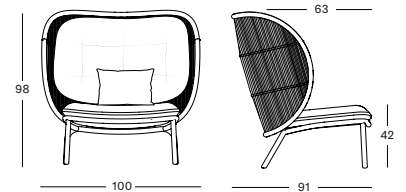

KODO COLLECTION by Studio Segers

KODO COCOON GC044 € 1220

- Polypropylene rope on a powder coated aluminium frame.

CUSHIONS	CAT. B	CAT. C	CAT. G	COM
Seat 12 cm quick dry foam fabric usage QE142: 180 cm	QB142 € 385	QC142 € 408	QG142 € 460	QE142 € 385
Back cushion polyester fibre filling fabric usage CE144: 210 cm	QB144 € 305	QC144 € 335	QG144 € 395	QE144 € 305
Deco 35x50 polyester fibre filling	CB114 € 87	CC114 € 98	CG114 € 112	CE114 € 87

QUICK SHIP SET COMBI 2 FOSSIL GREY ALMOND GC044S033QSS21 € 2020

QUICK SHIP SET COMBI 2 DUNE WHITE ALMOND GC044S045QSS21 € 2020

Set including: • 1x Kodo cocoon in Fossil Grey or Dune White

- 1x seat cushion in Almond P0303 (cat. C)
- 1x back cushion in Almond P0303 (cat. C)
- 1x deco cushion 35x50 in Olive Green S2727 (cat. B)

QUICK SHIP SET COMBI 2 FOSSIL GREY CARBON BEIGE GC044S033QSS22 € 2038

QUICK SHIP SET COMBI 2 DUNE WHITE CARBON BEIGE GC044S045QSS22 € 2038

Set including: • 1x Kodo cocoon in Fossil Grey or Dune White

- 1x seat cushion in Carbon Beige S2828 (cat. B)
- 1 back cushion in Carbon Beige S2828 (cat. B)
- 1x deco cushion 35x50 in Spice P0202 (cat. C)

PROTECTIVE COVER PC007 € 310

Frame Aluminium

Seat Polypropylene rope