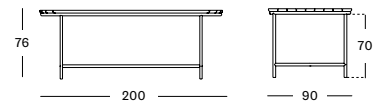

WICKED COLLECTION by Alain Gilles

WICKED DINING CHAIR

- Polyethylene wicker on a black or white powder coated aluminium frame.

BLACK / TAUPE GD185S021 **€ 495**

WHITE / NATURAL GD185A008S024 **€ 495**

CUSHION	CAT. B	CAT. C	CAT. G	COM
Seat 2 cm polyether foam fabric usage CE195: 45 cm	CB195 € 95	CC195 € 100	CG195 € 125	CE195 € 95

PROTECTIVE COVER PC001 **€ 180**

WICKED DINING TABLE BLACK

- Powder coated aluminium structure in black with an untreated teak top.

DINING TABLE 200X90 GT166A007W094 **€ 2295**

DINING TABLE 250X90 GT167A007W094 **€ 2850**

WICKED DINING TABLE WHITE

- Powder coated aluminium structure in white with an untreated teak top.

DINING TABLE 200X90 GT166A008W094 **€ 2295**

DINING TABLE 250X90 GT167A008W094 **€ 2850**

WICKED SIDE & COFFEE TABLES BLACK

- Powder coated aluminium structure in black with an untreated teak top.

SIDE TABLE DIA 37 GT070S021 **€ 300**

COFFEE TABLE 123X55 GT071S021 **€ 840**

WICKED SIDE & COFFEE TABLES WHITE

- Powder coated aluminium structure in white with an untreated teak top.

SIDE TABLE DIA 37 GT070A008W094 **€ 300**

COFFEE TABLE 123X55 GT071A008W094 **€ 840**

Frame Aluminium

Seat Wicker

Base Aluminium

Plateau Teak

Base Aluminium

Plateau Teak