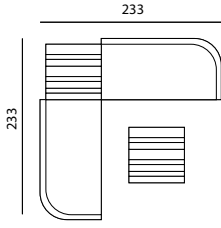

### Frame Aluminium Teak

Lava  
A013

Untreated teak  
W094

**LEO MODULAR SET 1**

CAT. B CAT. C CAT. G COM

- Set including:
- 1x Leo modular corner left seat & back cushions
  - 1x Leo modular corner right seat & back cushions
  - 2x Leo modular coffee table