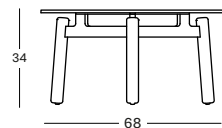

PROTECTIVE COVER PC021 € 630

LENTO TABLES

- Powder coated aluminium structure with teak legs and a ceramic top

SIDE TABLE DIA 45 GT116K003 € 675

COFFEE TABLE DIA 68 GT118K003 € 900

COFFEE TABLE DIA 90 GT117K003 € 1140

Frame Teak

Untreated teak
W002

Top Ceramic

Portland
K003