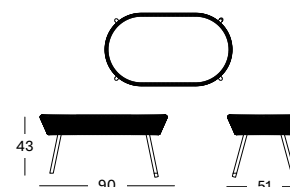

LOOP COLLECTION

LOOP FOOTREST

- Black polyethylene fibre on powder coated aluminium frame.
- Polypropylene rope on powder coated aluminium frame. (Beige/Stone White, Taupe, Fossil Grey, Moss, Terracotta)

FOOTREST BLACK GC071 **€ 320**

FOOTREST ROPE GC080 **€ 360**

Frame Polyethylene fibre

Polypropylene rope

LOOP SIDE TABLE

- Black polyethylene fibre on powder coated aluminium frame.
- Polypropylene rope on powder coated aluminium frame. (Beige/Stone White, Taupe, Fossil Grey, Moss, Terracotta)

SIDE TABLE DIA 51 BLACK GT063 **€ 355**

SIDE TABLE DIA 51 ROPE GT065 **€ 398**

Frame Polyethylene fibre

Polypropylene rope

LOOP COFFEE TABLE

- Black polyethylene fibre on powder coated aluminium frame.
- Polypropylene rope on powder coated aluminium frame. (Beige/Stone White, Taupe, Fossil Grey)

COFFEE TABLE 90X51 BLACK GT064 **€ 545**

COFFEE TABLE 90X51 ROPE GT066 **€ 635**

Frame Polyethylene fibre

Polypropylene rope