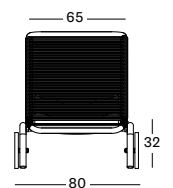

Seat Polypropylene rope

PROTECTIVE COVER PC011 € 330