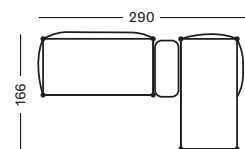

LENTO MODULAR SET 3

CAT. B CAT. C CAT. G COM

1. Set including:
2. 1x Lento modular corner right seat & back cushions
   - 1x Lento modular chaise longue left seat & back cushions
   - 1x Lento modular connecting side table with Portland ceramic top

€ 7580 € 7746 € 7950 € 7580

PROTECTIVE COVER PC037

€ 1040