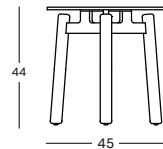

PROTECTIVE COVER PC021 € 630

LENTO TABLES

- Powder coated aluminium structure with teak legs and a ceramic top

SIDE TABLE DIA 45 GT116K003 € 675

COFFEE TABLE DIA 68 GT118K003 € 900

COFFEE TABLE DIA 90 GT117K003 € 1140

Frame Teak

Untreated teak
W002

Top Ceramic

Portland
K003