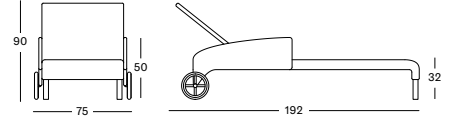

OUTDOOR LLOYD LOOM COLLECTION

DOVILE SUNLOUNGER GC120 € 1210

- Treated Lloyd Loom weave on an aluminium frame
- Should be stored indoors during humid and cold weather

CUSHION	CAT. B	CAT. C	CAT. G	COM
With piping removable cover 3 cm polyether foam fabric usage CE120: 230 cm	CB120 € 255	CC120 € 285	CG120 € 405	CE120 € 255
With piping non-removable cover 3 cm polyether foam fabric usage CE020: 240 cm	CB020 € 245	CC020 € 275	CG020 € 385	CE020 € 245

Frame/Seat Lloyd Loom

All colours
see page 10