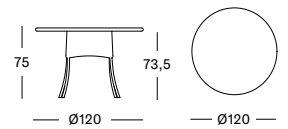

Frame/Top Synthetic wicker

Old Lace
S007

SAFI SUNLOUNGER

- Polyethylene wicker on a an aluminium frame.

SAFI SUNLOUNGER GC096 € 1225

SAFI SUNLOUNGER WITH ARMS GC020 € 1350

CUSHION	CAT. B	CAT. C	CAT. G	COM
With piping removable cover 3 cm polyether foam fabric usage CE120: 230 cm	CB120 € 255	CC120 € 285	CG120 € 405	CE120 € 255
With piping non-removable cover 3 cm polyether foam fabric usage CE020: 240 cm	CB020 € 245	CC020 € 275	CG020 € 385	CE020 € 245