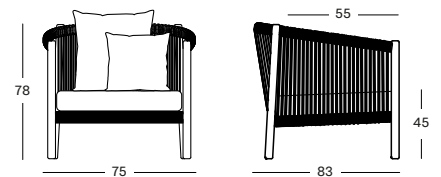

QUICK SHIP SET COMBI 2 STONE GC139W002S026QSS2 € 2135

1. Set including:
2. 1x Lento lounge chair untreated teak
   - 1x seat cushion in Stone T0202 (cat. G)
   - 1x wing cushion in Stone T0202 (cat. G)