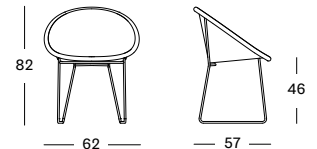

GIPSY COLLECTION

GIPSY DINING CHAIR BLACK SLED BASE GD009 € 465

- Polyethylene wicker on an aluminium frame with an epoxy and black powder coated steel base.

CUSHION	CAT. B	CAT. C	CAT. G	COM
Seat 2 cm polyether foam fabric usage CE077: 60 cm	CB077 € 96	CC077 € 106	CG077 € 134	CE077 € 96

Frame Steel

Black
M007

Seat Synthetic wicker

Black
S023

QUICK SHIP SET CAT. B € 561

Set including: • 1x Gipsy in Black with black sled base

• 1x seat cushion in:

- Black S1515 (cat. B)

- Canvas S0606 (cat. B)

- London Stone S0808 (cat. B)

- Dark Smoke S0909 (cat. B)

QUICK SHIP SET CAT. C € 571

Set including: • 1x Gipsy in Black with black sled base

• 1x seat cushion in Almond P0303 (cat. C)

PROTECTIVE COVER PC001 € 180

GIPSY COCOON BLACK BASE GC114 € 895

- Polyethylene wicker on an aluminium frame with an epoxy and black powder coated steel base.

CUSHION	CAT. B	CAT. C	CAT. G	COM
Seat 8cm quick dry foam fabric usage QE041: 110 cm	QB041 € 210	QC041 € 220	QG041 € 260	QE041 € 210

Frame Steel

Black
M007

Seat Synthetic wicker

Black
S023

QUICK SHIP SET BLACK BASE CAT. B € 1105

Set including: • 1x Gipsy in Black with black sled base

• 1x seat cushion in:

- Black S1515 (cat. B)

- Canvas S0606 (cat. B)

- London Stone S0808 (cat. B)

- Dark Smoke S0909 (cat. B)