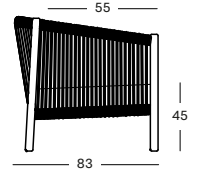

LENTO COLLECTION by Bertrand Lejoly

LENTO LOUNGE SOFA 3S GC138 € 2775

- Polypropylene rope on a powder coated aluminium frame with teak legs

CUSHION COMBI 1	CAT. B	CAT. C	CAT. G	COM
Seat 12 cm quick dry foam fabric usage QE336: 300 cm	QB336 € 870	QC336 € 898	QG336 € 960	QE336 € 870
3 back cushions polyester fibre filling fabric usage QE333: 260 cm	QB333 € 600	QC333 € 660	QG333 € 740	QE333 € 600

QUICK SHIP SET COMBI 1 STONE GC138W002S026QSS1 € 4475

1. Set including:
2. 1x Lento lounge sofa 3S in untreated teak
   - 1x seat cushion in Stone T0202 (cat. G)
   - 1x 3 back cushions in Stone T0202 (cat. G)

Frame Teak

Untreated teak
W002

Seat Polypropylene rope

Anthracite
S026