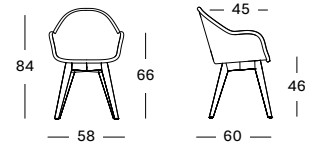

EDGARD COLLECTION

EDGARD DINING CHAIR TEAK BASE GD083 € 535

- Polyethylene wicker on an untreated teak.

CUSHION	CAT. B	CAT. C	CAT. G	COM
Seat 2 cm polyether foam fabric usage CE077: 60 cm	CB077 € 96	CC077 € 106	CG077 € 134	CE077 € 96

QUICK SHIP SET TEAK BASE CAT. B € 631

Set including: • 1x Edgard in Old Lace, Mocca or Black with teak base

- 1x seat cushion in:

- Black S1515 (cat. B)
- Canvas S0606 (cat. B)
- London Stone S0808 (cat. B)
- Dark Smoke S0909 (cat. B)

QUICK SHIP SET TEAK BASE CAT. C € 641

Set including: • 1x Edgard in Old Lace, Mocca or Black with teak base

- 1x seat cushion in Almond P0303 (cat. C)

EDGARD DINING CHAIR STEEL A BASE GD087 € 515

- Polyethylene wicker on an untreated teak.

CUSHION	CAT. B	CAT. C	CAT. G	COM
Seat 2 cm polyether foam fabric usage CE077: 60 cm	CB077 € 96	CC077 € 106	CG077 € 134	CE077 € 96

QUICK SHIP SET STEEL A BASE CAT. B € 611

Set including: • 1x Edgard in Old Lace, Mocca or Black with steel a base

- 1x seat cushion in:

- Black S1515 (cat. B)
- Canvas S0606 (cat. B)
- London Stone S0808 (cat. B)
- Dark Smoke S0909 (cat. B)

QUICK SHIP SET STEEL A BASE CAT. C € 621

Set including: • 1x Edgard in Old Lace, Mocca or Black with steel a base

- 1x seat cushion in Almond P0303 (cat. C)

PROTECTIVE COVER PC001 € 180