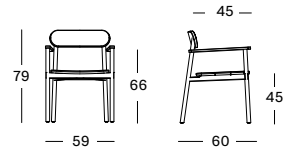

FREYA DINING ARMCHAIR GD190W002 **€ 798**

- Solid untreated teak chair.

CUSHION	CAT. B	CAT. C	CAT. G	COM
Seat 2 cm quick dry foam fabric usage QE423: 70 cm	QB423 € 110	QC423 € 120	QG423 € 140	QE423 € 110

PROTECTIVE COVER PC001 **€ 180**

Frame/Seat Teak