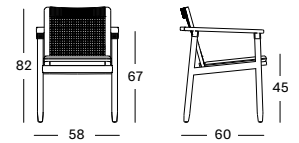

DAVID COLLECTION

DAVID DINING CHAIR GD091 € 630

- Polypropylene rope on a stained brushed teak frame.

CUSHION	CAT. B	CAT. C	CAT. G	COM
Seat 4 cm quick dry foam fabric usage QE212: 65 cm	QB212	QC212	QG212	QE212
	€ 98	€ 108	€ 130	€ 98

Frame Teak

Aged Teak
W092

Seat Polypropylene rope

Greige

QUICK SHIP SET SAVANE COCONUT GD091W092QSS1 € 738

1. Set including:
2. 1x David dining chair in Aged Teak
   - 1x seat cushion in Savane Coconut S2222 (cat. C) with contrast piping in London Stone S0808 (cat. B)