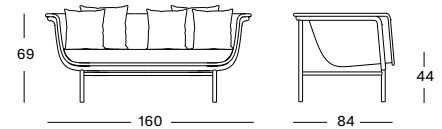

WICKED LOUNGE SOFA 2S

- Polyethylene wicker on a black or white powder coated aluminium frame.

BLACK / TAUPE GC040S021 **€ 1725**

WHITE / NATURAL GC040A008S024 **€ 1725**

CUSHIONS	CAT. B	CAT. C	CAT. G	COM
Seat 10 cm quick dry foam fabric usage QE232: 180 cm	QB232 € 450	QC232 € 495	QG232 € 555	QE232 € 450
Deco 40x40 polyester fibre filling	CB092 € 85	CC092 € 96	CG092 € 110	CE092 € 85
Deco 45x50 polyester fibre filling	CB067 € 90	CC067 € 102	CG067 € 116	CE067 € 90

PROTECTIVE COVER PC003 **€ 330**