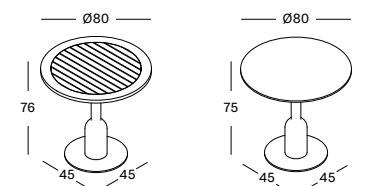

SPHERA

- Bistro dining table with a 2 cm untreated teak top or a 1 cm black HPL and a matt epoxy and black powder coated steel base.
- Other tops available on request with MOQ 20 pcs: up to max 80x80 or dia 100 cm.

TEAK TOP DIA 80 UNTREATED BI354M007W093

€ 850

HPL TOP DIA 80 BLACK BI354M007H055

€ 1098