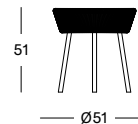

### LOOP COFFEE TABLE

- Black polyethylene fibre on powder coated aluminium frame.
- Polypropylene rope on powder coated aluminium frame. (Beige/Stone White, Taupe, Fossil Grey)

**COFFEE TABLE 90X51 BLACK** GT064 **€ 545**