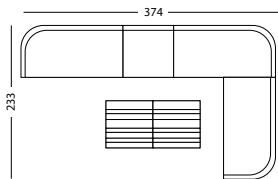

LEO MODULAR SET 4 RIGHT

CAT. B CAT. C CAT. G COM

1. Set including:
2. 2x Leo modular corner left seat & back cushions
   - 1x Leo modular corner right seat & back cushions
   - 1x Leo modular center seat & back cushion
   - 2x Leo modular coffee table

€ 10440	€ 10705	€ 11205	€ 10440

PROTECTIVE COVER PC017

€ 1100