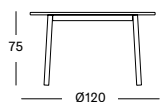

VOLTA DINING TABLE

VOLTA DINING TABLE

- Untreated teak frame with a ceramic table top

DINING TABLE 240X100 GT198W002K004 € 4495

DINING TABLE 310X100 GT197W002K004 € 6250

Frame Teak

Untreated Teak
W002

Top Ceramic

Masai Blanco
K004

NOA DINING TABLE

NOA DINING TABLE

- Untreated teak.

DINING TABLE DIA 132 GT195W002 € 2565

DINING TABLE DIA 150 GT196W002 € 2995

Frame/Top Teak

Untreated Teak
W002

SAM DINING TABLE

SAM DINING TABLE DIA 120 GT190W002 € 1565

- Untreated teak.

Frame/Top Teak

Untreated Teak
W002

Ø120