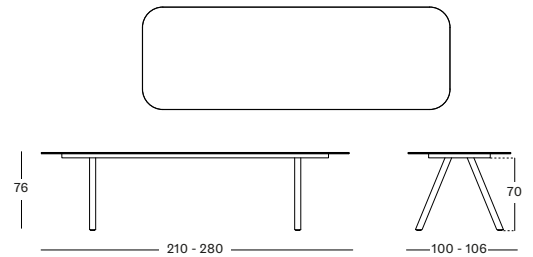

KODO DINING TABLES by Studio Segers

KODO DINING TABLE FOSSIL GREY WITH FLINT TOP

- Powder coated aluminium structure in Fossil Grey with a Flint ceramic top.

DINING TABLE 210X100 GT049A033K001 € 4850

DINING TABLE 280X106 GT050A033K001 € 5550

KODO DINING TABLE DUNE WHITE WITH SHARDS TOP

- Powder coated aluminium structure in Dune White with a Shards ceramic top.

DINING TABLE 210X100 GT049A045K002 € 4150

DINING TABLE 280X106 GT050A045K002 € 4650

KODO DINING DUNE WHITE WITH PORTLAND TOP

- Powder coated aluminium structure in Dune White with a Portland ceramic top.

DINING TABLE 210X100 GT049A045K003 € 4150

DINING TABLE 280X106 GT050A045K003 € 4650

Base Aluminium

Top Ceramic

Flint
K001

Shards
K002

Portland
K003