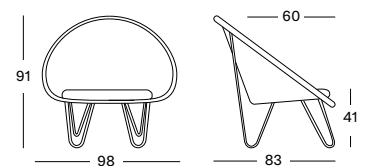

### QUICK SHIP SET BLACK BASE CAT. B € 1105

Set including: • 1x Gipsy in Black with black sled base

• 1x seat cushion in:

- Black S1515 (cat. B) 

- Canvas S0606 (cat. B) 

- London Stone S0808 (cat. B) 

- Dark Smoke S0909 (cat. B) 