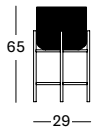

IVO COLLECTION

IVO TABLES

- Aluminium frame with HDPE wicker and HPL top.

SIDE TABLE DIA 44 GT008S010H055 **€ 535**

COFFEE TABLE DIA 77 GT007S010H055 **€ 835**

COFFEE TABLE DIA 93 GT006S010H055 **€ 1040**

Frame HDPE wicker

Black
S010

Top HPL

Black
H055

IVO PLANT STAND

- Black powder coated steel frame with HDPE wicker plant basket.
- Plastic saucer included.

SMALL DIA 29X36H GA901 **€ 235**

MEDIUM DIA 40X45H GA902 **€ 290**

LARGE DIA 29X65H GA903 **€ 310**

Frame Steel

Black
M003

Basket HDPE wicker

Black
S010

ROZY SIDE & COFFEE TABLE

- Epoxy and black powder coated steel frame with a black HPL top

SIDE TABLE GT001H055 **€ 460**

COFFEE TABLE GT002H055 **€ 890**

Frame Steel

Black
M003

Top HPL

Black
H055

ANTON SIDE & COFFEE TABLE

- Untreated solid teak base with a teak table top

SIDE TABLE DIA 40 GT184W002W093 **€ 315**

COFFEE TABLE DIA 70 GT187W002W093 **€ 480**

Frame/Top Teak

Untreated teak
W002/W093