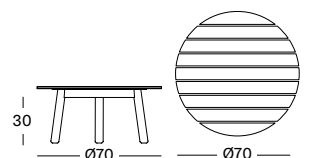

ANTON SIDE & COFFEE TABLE

- Untreated solid teak base with a teak table top

SIDE TABLE DIA 40 GT184W002W093 **€ 315**

COFFEE TABLE DIA 70 GT187W002W093 **€ 480**

Frame/Top Teak

Untreated teak
W002/W093