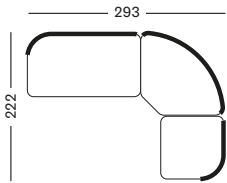

KODO MODULAR SET 5

CAT. B   CAT. C   CAT. G   COM

1. Set including:
2. 1x Kodo Modular 2 seater right seat & back cushions
   - 1x Kodo Modular corner seat & back cushions
   - 1x Kodo Modular 1 seater left seat & back cushion

€ 9133   € 9303   € 9435   € 9133

PROTECTIVE COVER PC027

€ 1000