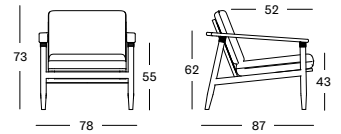

PROTECTIVE COVER PC002 € 235

DAVID LOUNGE SOFA 2S GC086 € 2098

- Polypropylene rope on a stained brushed teak frame.

CUSHIONS	CAT. B	CAT. C	CAT. G	COM
Seat + back 12 cm quick dry foam fabric usage QE215: 345 cm	QB215 € 1045	QC215 € 1140	QG215 € 1190	QE215 € 1045