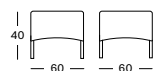

SAFI COLLECTION

SAFI DINING CHAIR GD022

€ 575

- Polyethylene wicker on an aluminium frame.

CUSHION	CAT. B	CAT. C	CAT. G	COM
Seat 4 cm polyether foam fabric usage CE233: 60 cm	CB233 € 110	CC233 € 120	CG233 € 155	CE233 € 110

Frame/Seat Synthetic wicker

Old Lace
S007

PROTECTIVE COVER PC001

€ 180

SAFI DINING TABLE

- Polyethylene wicker on an aluminium frame.
- Optional glass top available

SAFI DINING TABLE DIA 120 GT018 € 900

GLASS FOR SAFI DINING TABLE DIA 120 GL003 € 230

Frame/Top Synthetic wicker

Old Lace
S007

SAFI SUNLOUNGER

- Polyethylene wicker on a an aluminium frame.

SAFI SUNLOUNGER GC096 € 1225

SAFI SUNLOUNGER WITH ARMS GC020 € 1350

CUSHION	CAT. B	CAT. C	CAT. G	COM
With piping removable cover 3 cm polyether foam fabric usage CE120: 230 cm	CB120 € 255	CC120 € 285	CG120 € 405	CE120 € 255
With piping non-removable cover 3 cm polyether foam fabric usage CE020: 240 cm	CB020 € 245	CC020 € 275	CG020 € 385	CE020 € 245

Frame/Seat Synthetic wicker

Old Lace
S007

Black
S023

SAFI SIDE TABLE GT019

€ 465

- Polyethylene wicker on a an aluminium frame.
- Optional glass top available

GLASS FOR SAFI SIDE TABLE GL130 € 85

Frame Synthetic wicker

Old Lace
S007

Black
S023